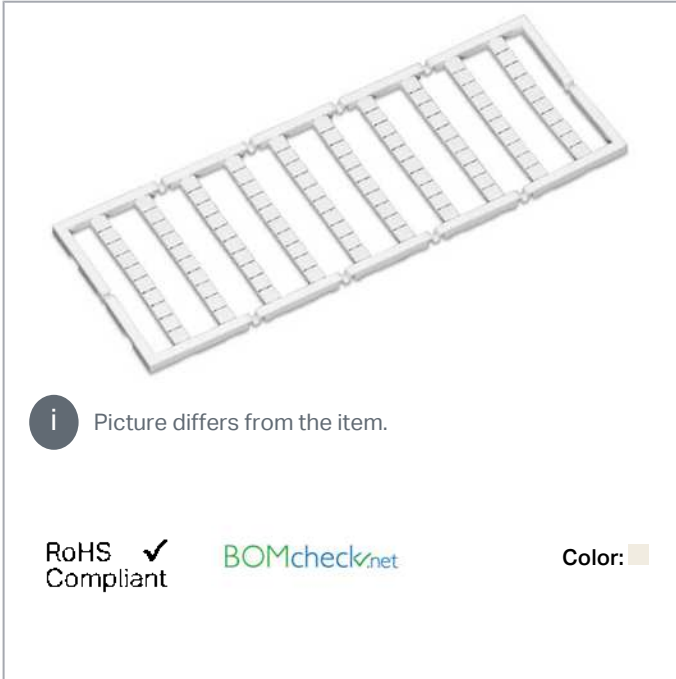

## Data sheet | Item number: 248-417

Mini-WSB marking card; as card; MARKED; 85 / 86 (50 each); not stretchable;  
Horizontal marking; snap-on type; white

[www.wago.com/248-417](http://www.wago.com/248-417)