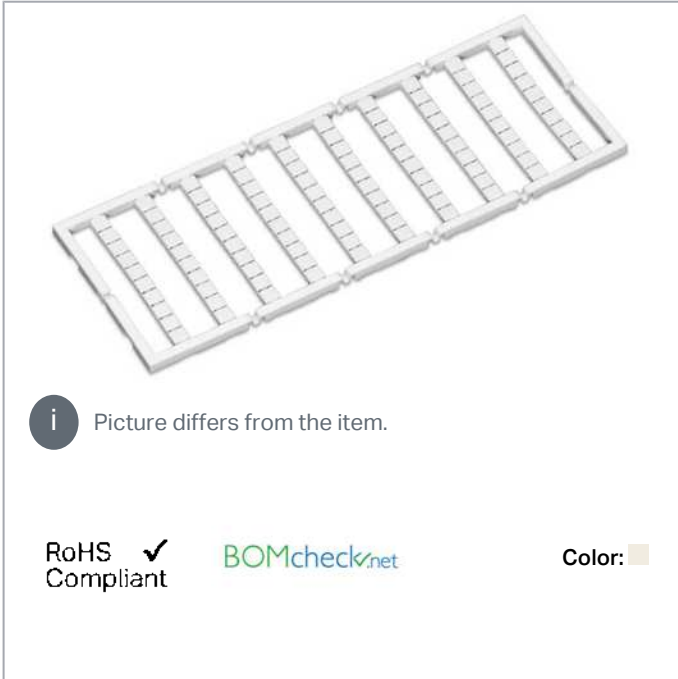

Data sheet | Item number: 248-420

Mini-WSB marking card; as card; MARKED; 91 / 92 (50 each); not stretchable;
Horizontal marking; snap-on type; white

www.wago.com/248-420

Data

Technical Data

Marking	91 / 92
Marking (number)	50
Marking direction	Horizontal marking
Marking color	black
Marking type	Numbers
Representation of the imprint	same numbers per strip
Pre-assembly	10 strips with 10 markers per card

Physical data

Marker/Strip width	5 mm
Marker width	5 mm

Subject to changes. Please also observe the further product documentation!

WAGO Corporation
Germantown, WI 53022
Phone: 1-800-DIN-RAIL (346-7245) | Fax: (262) 255-6222
Email: info.us@wago.com | Web: www.wago.us

Do you have any questions about our products?
We are always happy to take your call at {0}.

Material Data

Color	white
Weight	6.2 g
Fire load	0.201 MJ

Commercial data

Product Group	2 (Terminal Block Accessories)
Packaging type	BOX
Country of origin	DE
GTIN	4017332254854
Customs tariff number	49119900000