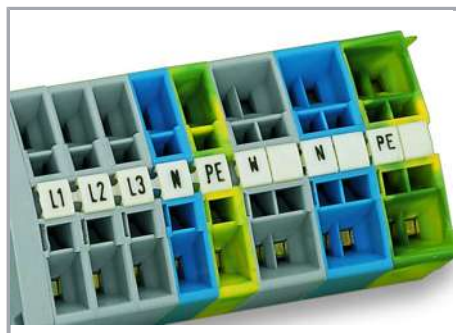

Material Data

Color	white
Weight	6.2 g
Fire load	0.201 MJ

Commercial data

Product Group	2 (Terminal Block Accessories)
Packaging type	BOX
Country of origin	DE
GTIN	4017332254861
Customs tariff number	4911990000

Installation Notes

Marking

Marking via Mini-WSB Quick markers.

Product family

Mini-WSB

[Show all products from the family](#)

Subject to changes. Please also observe the further product documentation!