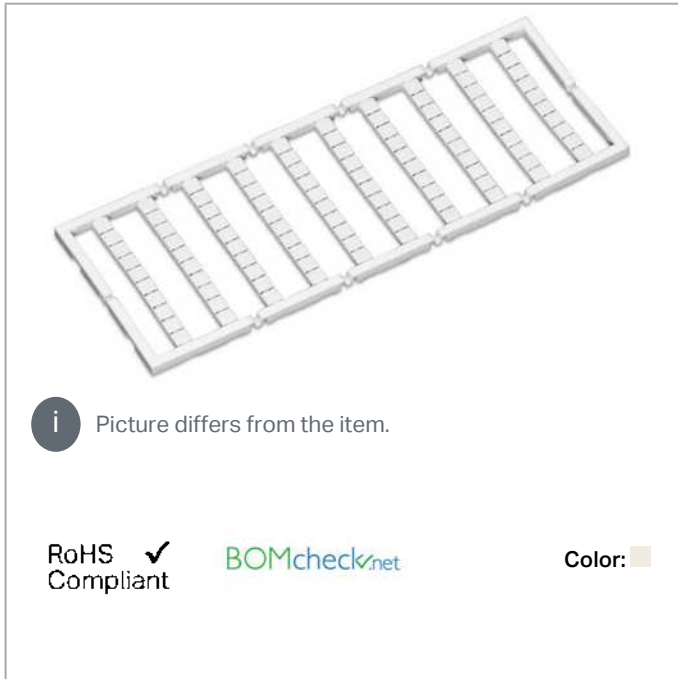

## Data sheet | Item number: 248-421

Mini-WSB marking card; as card; MARKED; 93 / 94 (50 each); not stretchable;  
Horizontal marking; snap-on type; white

[www.wago.com/248-421](http://www.wago.com/248-421)