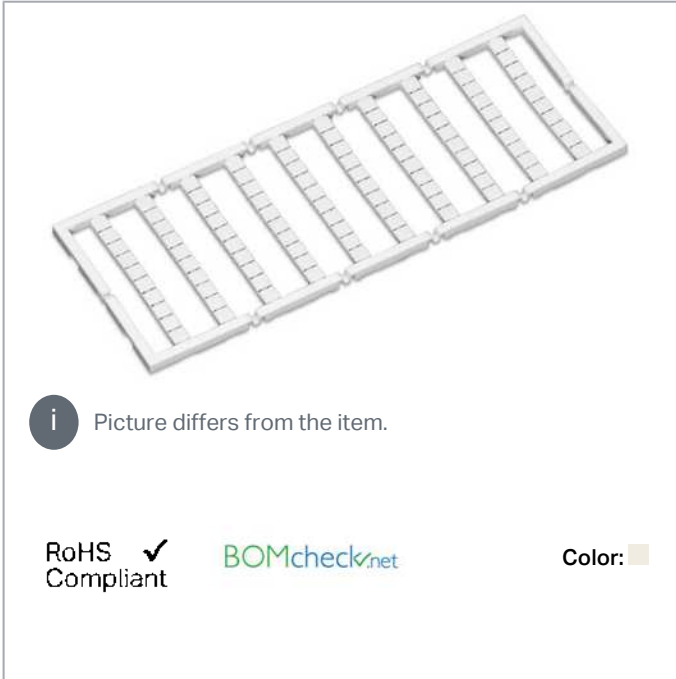

## Data sheet | Item number: 248-422

Mini-WSB marking card; as card; MARKED; 95 / 96 (50 each); not stretchable;  
Horizontal marking; snap-on type; white

[www.wago.com/248-422](http://www.wago.com/248-422)