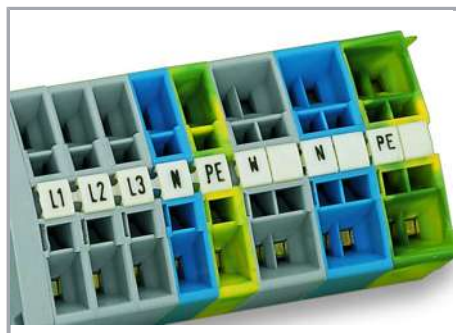

Data sheet | Item number: 248-423

Mini-WSB marking card; as card; MARKED; 97 / 98 (50 each); not stretchable;
Horizontal marking; snap-on type; white

www.wago.com/248-423

Data

Technical Data

Marking	97 / 98
Marking (number)	50
Marking direction	Horizontal marking
Marking color	black
Marking type	Numbers
Representation of the imprint	same numbers per strip
Pre-assembly	10 strips with 10 markers per card

Do you have any questions about our products?
We are always happy to take your call at {0}.

Material Data

Color	white
Weight	6.2 g
Fire load	0.201 MJ

Commercial data

Product Group	2 (Terminal Block Accessories)
Packaging type	BOX
Country of origin	DE
GTIN	4017332254885
Customs tariff number	4911990000

Installation Notes

Marking

Marking via Mini-WSB Quick markers.

Product family

Mini-WSB

[Show all products from the family](#)

Subject to changes. Please also observe the further product documentation!