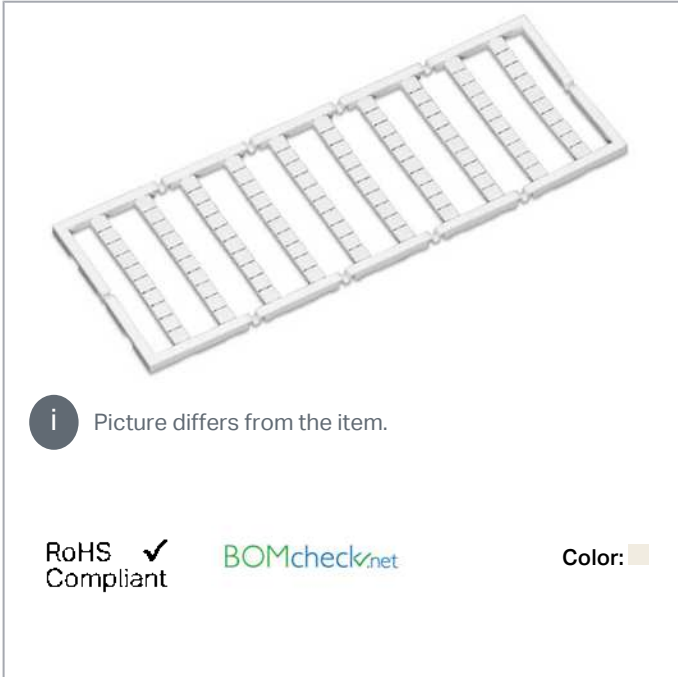

## Data sheet | Item number: 248-424

Mini-WSB marking card; as card; MARKED; 99 / 100 (50 each); not stretchable; Horizontal marking; snap-on type; white

[www.wago.com/248-424](http://www.wago.com/248-424)