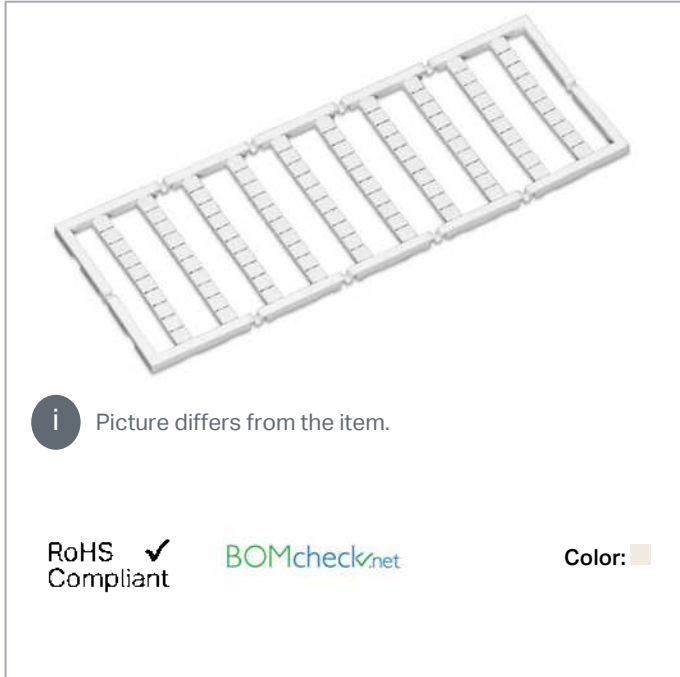

Data sheet | Item number: 248-450

Mini-WSB marking card; as card; MARKED; K1 - K10 (10x); not stretchable;
Horizontal marking; snap-on type; white

www.wago.com/248-450

Data

Technical Data

Marking	K1 - K10
Marking (number)	10
Marking direction	Horizontal marking
Marking color	black
Marking type	Symbol
Representation of the imprint	Consecutive symbols each strip
Pre-assembly	10 strips with 10 markers per card

Do you have any questions about our products?
We are always happy to take your call at {0}.

Material Data

Color	white
Weight	6.2 g
Fire load	0.201 MJ

Commercial data

Product Group	2 (Terminal Block Accessories)
Packaging type	bag
Country of origin	DE
GTIN	4055143694353
Customs tariff number	49119900000