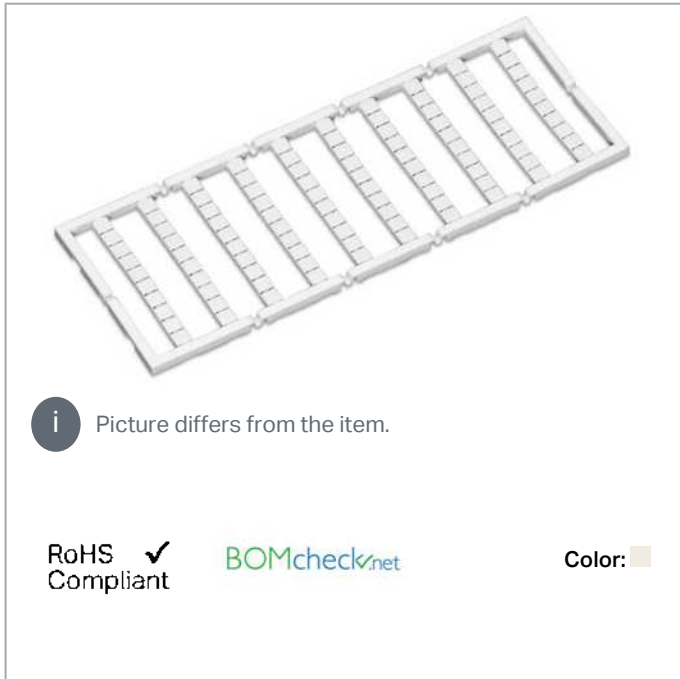

## Data sheet | Item number: 248-452

Mini-WSB marking card; as card; MARKED; K (100x); not stretchable;  
Horizontal marking; snap-on type; white

[www.wago.com/248-452](http://www.wago.com/248-452)