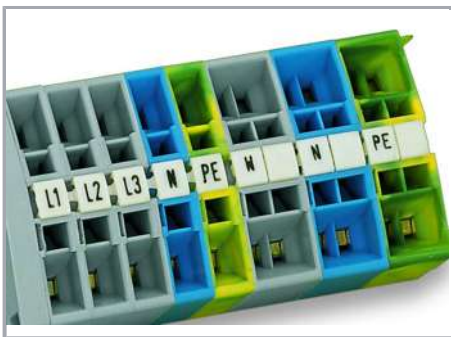

Material Data

Color	white
Weight	6.5 g
Fire load	0.201 MJ

Commercial data

Product Group	2 (Terminal Block Accessories)
Packaging type	BOX
Country of origin	DE
GTIN	4017332656528
Customs tariff number	49119900000

Downloads

Documentation

Bid Text

248-453 X81 - Datei	Feb 19, 2019	xml 2.7 kB	Download
248-453 doc - Datei	Mar 16, 2018	doc 24.1 kB	Download

Installation Notes

Marking

Marking via Mini-WSB Quick markers.

Product family

Subject to changes. Please also observe the further product documentation!