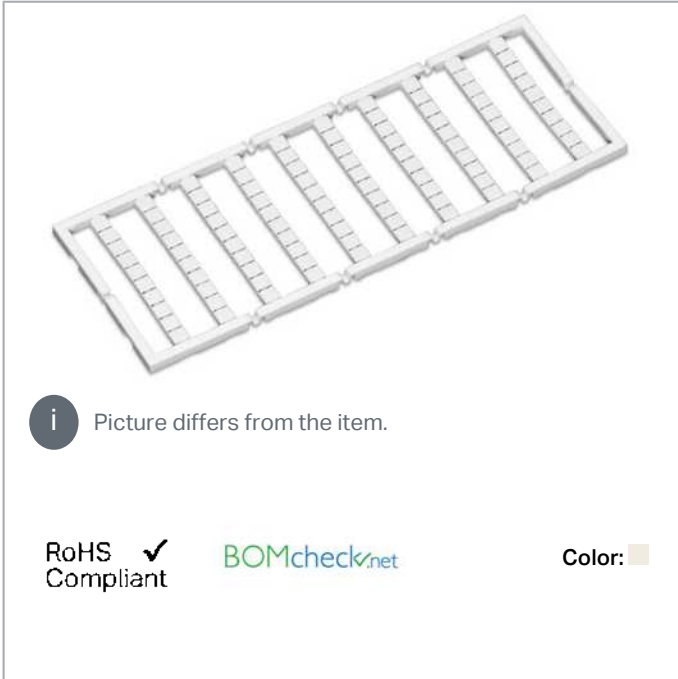

## Data sheet | Item number: 248-487

Mini-WSB marking card; as card; MARKED; U1, V1, W1, U1, V1, W1, U1, V1, W1,... (10x); not stretchable; Horizontal marking; snap-on type; white

[www.wago.com/248-487](http://www.wago.com/248-487)

#### Technical Data

Marking	U1, V1, W1, U1, V1, W1, U1, V1, W1,...
Marking (number)	10
Marking direction	Horizontal marking
Marking color	black
Marking type	Symbol
Representation of the imprint	Consecutive symbols each strip
Pre-assembly	10 strips with 10 markers per card