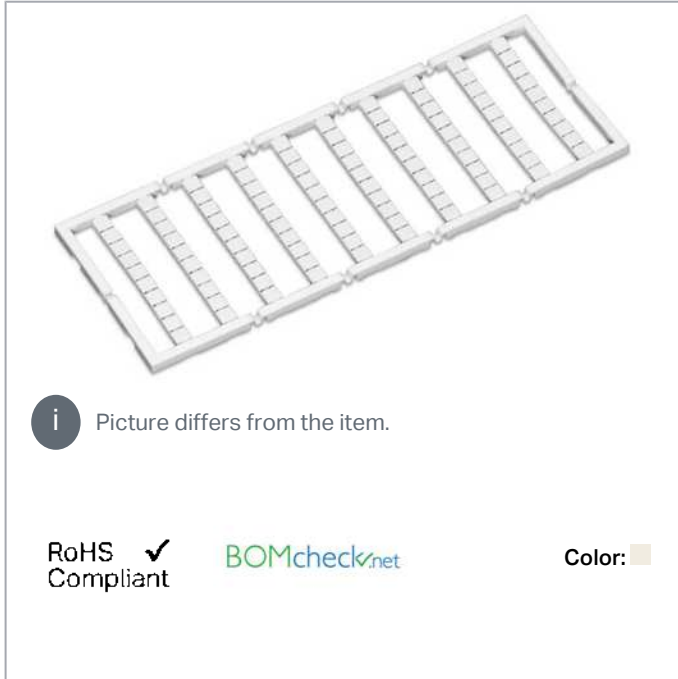

Data sheet | Item number: 248-495

Mini-WSB marking card; as card; MARKED; U3, V3, W3, U3, V3, W3, U3, V3, W3,... (10x); not stretchable; Horizontal marking; snap-on type; white

www.wago.com/248-495

i Picture differs from the item.

RoHS Compliant

BOMcheck.net

Color:

Data

Technical Data

Marking	U3, V3, W3, U3, V3, W3, U3, V3, W3,...
Marking (number)	10
Marking direction	Horizontal marking
Marking color	black
Marking type	Symbol
Representation of the imprint	Consecutive symbols each strip
Pre-assembly	10 strips with 10 markers per card

Do you have any questions about our products?
We are always happy to take your call at {0}.

Material Data

Color	white
Weight	6.2 g
Fire load	0.201 MJ

Commercial data

Product Group	2 (Terminal Block Accessories)
Packaging type	BOX
Country of origin	DE
GTIN	4017332132589
Customs tariff number	49119900000