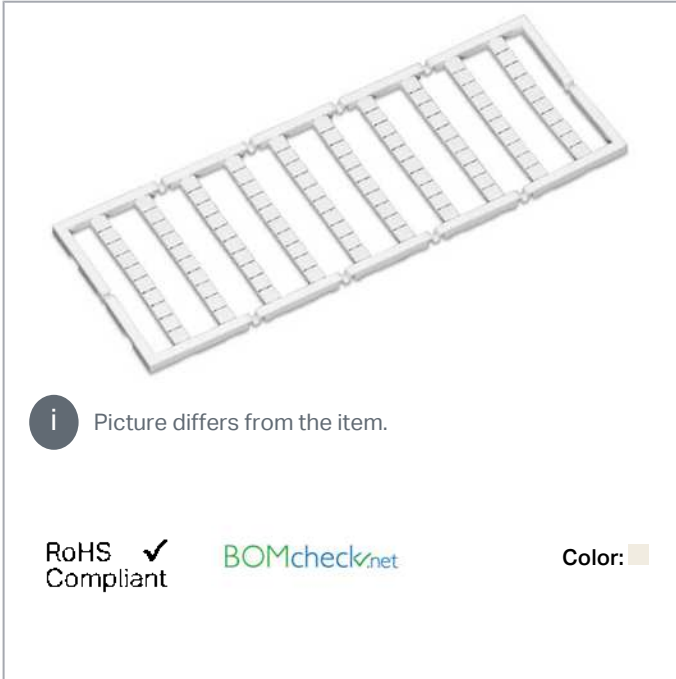

Data sheet | Item number: 248-496

Mini-WSB marking card; as card; MARKED; U4, V4, W4, U4, V4, W4, U4, V4, W4,... (10x); not stretchable; Horizontal marking; snap-on type; white

www.wago.com/248-496

i Picture differs from the item.

RoHS Compliant

BOMcheck.net

Color:

Data

Technical Data

Marking	U4, V4, W4, U4, V4, W4, U4, V4, W4,...
Marking (number)	10
Marking direction	Horizontal marking
Marking color	black
Marking type	Symbol
Representation of the imprint	Consecutive symbols each strip
Pre-assembly	10 strips with 10 markers per card

Do you have any questions about our products?
We are always happy to take your call at {0}.

Material Data

Color	white
Weight	6.2 g
Fire load	0.201 MJ

Commercial data

Product Group	2 (Terminal Block Accessories)
Packaging type	BOX
Country of origin	DE
GTIN	4017332132596
Customs tariff number	4911990000