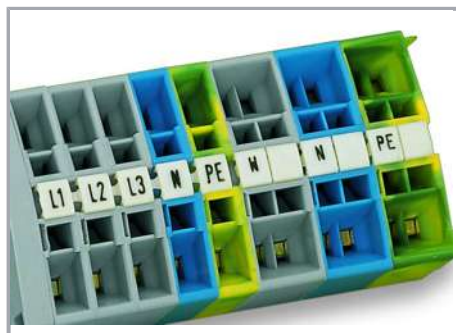

Data sheet | Item number: 248-496

Mini-WSB marking card; as card; MARKED; U4, V4, W4, U4, V4, W4, U4, V4, W4,... (10x); not stretchable; Horizontal marking; snap-on type; white

www.wago.com/248-496

i Picture differs from the item.

RoHS Compliant

BOMcheck.net

Color:

Data

Technical Data

Marking	U4, V4, W4, U4, V4, W4, U4, V4, W4,...
Marking (number)	10
Marking direction	Horizontal marking
Marking color	black
Marking type	Symbol
Representation of the imprint	Consecutive symbols each strip
Pre-assembly	10 strips with 10 markers per card

Do you have any questions about our products?
We are always happy to take your call at {0}.

Material Data

Color	white
Weight	6.2 g
Fire load	0.201 MJ

Commercial data

Product Group	2 (Terminal Block Accessories)
Packaging type	BOX
Country of origin	DE
GTIN	4017332132596
Customs tariff number	4911990000

Installation Notes

Marking

Marking via Mini-WSB Quick markers.

Product family

Mini-WSB

[Show all products from the family](#)

Subject to changes. Please also observe the further product documentation!