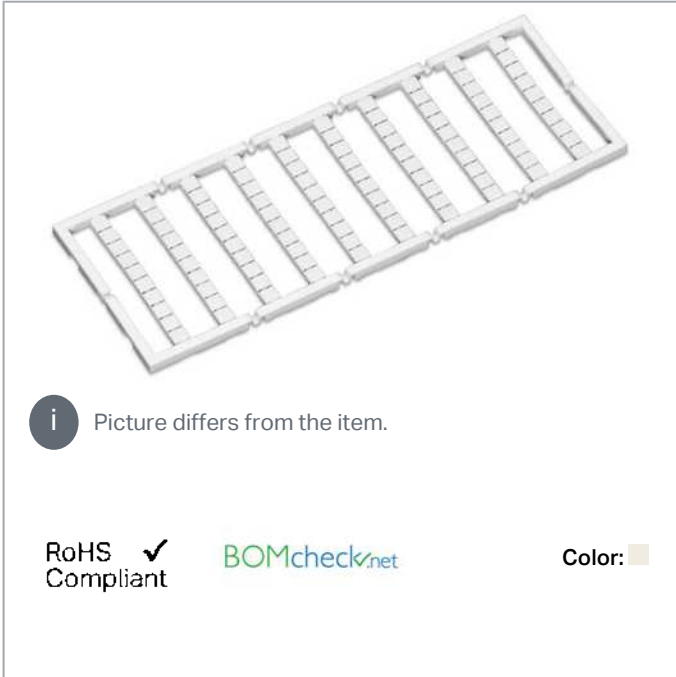

Data sheet | Item number: 248-497

Mini-WSB marking card; as card; MARKED; U5, V5, W5, U5, V5, W5, U5, V5, W5,... (10x); not stretchable; Horizontal marking; snap-on type; white

www.wago.com/248-497

i Picture differs from the item.

RoHS Compliant

BOMcheck.net

Color:

Data

Technical Data

Marking	U5, V5, W5, U5, V5, W5, U5, V5, W5,...
Marking (number)	10
Marking direction	Horizontal marking
Marking color	black
Marking type	Symbol
Representation of the imprint	Consecutive symbols each strip
Pre-assembly	10 strips with 10 markers per card

Do you have any questions about our products?
We are always happy to take your call at {0}.

Material Data

Color	white
Weight	6.2 g
Fire load	0.201 MJ

Commercial data

Product Group	2 (Terminal Block Accessories)
Packaging type	BOX
Country of origin	DE
GTIN	4017332132602
Customs tariff number	4911990000