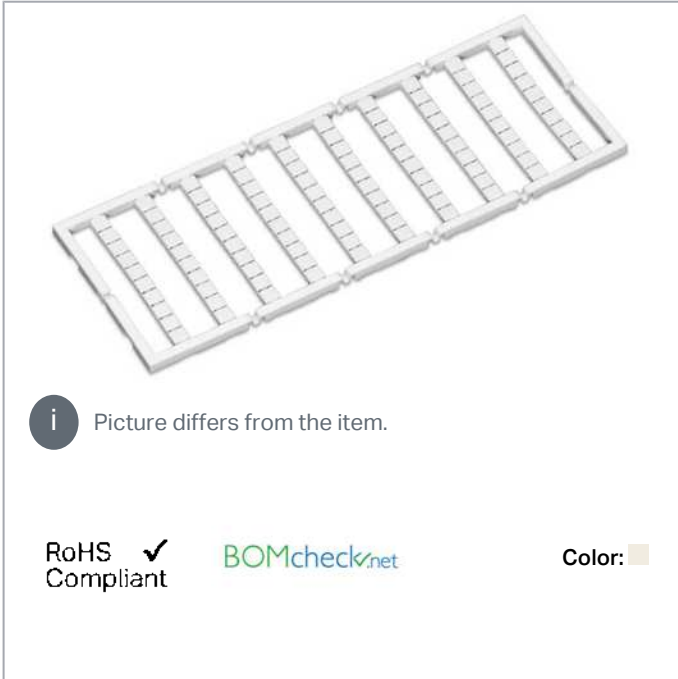

Data sheet | Item number: 248-498

Mini-WSB marking card; as card; MARKED; U6, V6, W6, ..., U6, V6, W6,... to U9, V9, W9, ..., U9, V9, W9, (2 each); not stretchable; Horizontal marking; snap-on type; white

www.wago.com/248-498

Data

Technical Data

Marking (number)	2
Marking direction	Horizontal marking
Marking color	black
Marking type	Symbol
Representation of the imprint	Consecutive symbols each strip
Pre-assembly	10 strips with 10 markers per card

Physical data

Marker/Strip width	5 mm
Marker width	5 mm

Material Data

Color	white

Subject to changes. Please also observe the further product documentation!

WAGO Corporation
Germantown, WI 53022
Phone: 1-800-DIN-RAIL (346-7245) | Fax: (262) 255-6222
Email: info.us@wago.com | Web: www.wago.us

Do you have any questions about our products?
We are always happy to take your call at {0}.