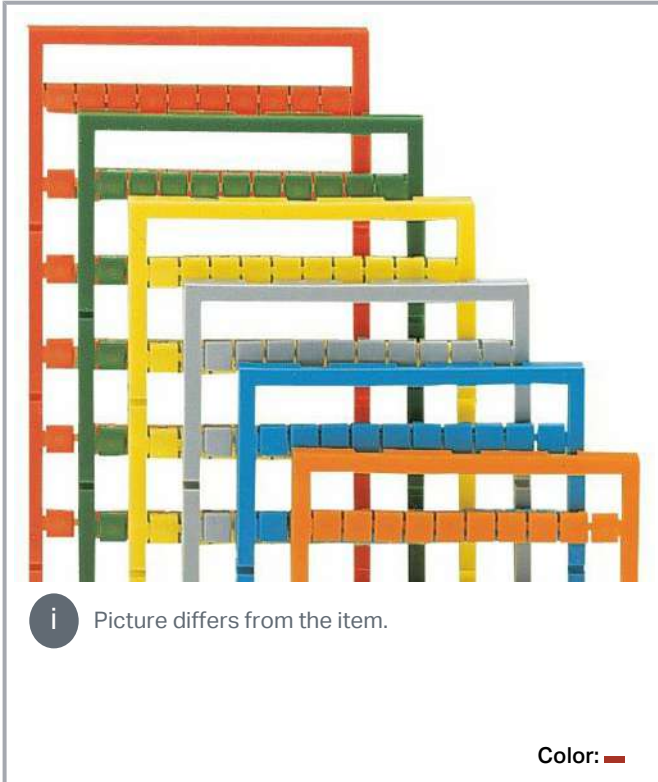

Data sheet | Item number: 248-501/000-005

Mini-WSB marking card; as card; not stretchable; plain; snap-on type; red

www.wago.com/248-501_000-005

Item description

Custom Marking

These markers can also be conveniently customized using the Smart Designer Configurator's software. Simply click on the "Configure" button on the right, and label the markers as needed. Before ordering, you must register the software.

Material data

Color	red
UV resistance	EN 60068-2-5:2010 Procedure B
Weight	6.7 g
Fire load	0.201 MJ

Commercial data

Product Group	2 (Terminal Block Accessories)
PU (SPU)	5 Stück
Packaging type	bag
Country of origin	DE
GTIN	4017332047814
Customs tariff number	3926909985