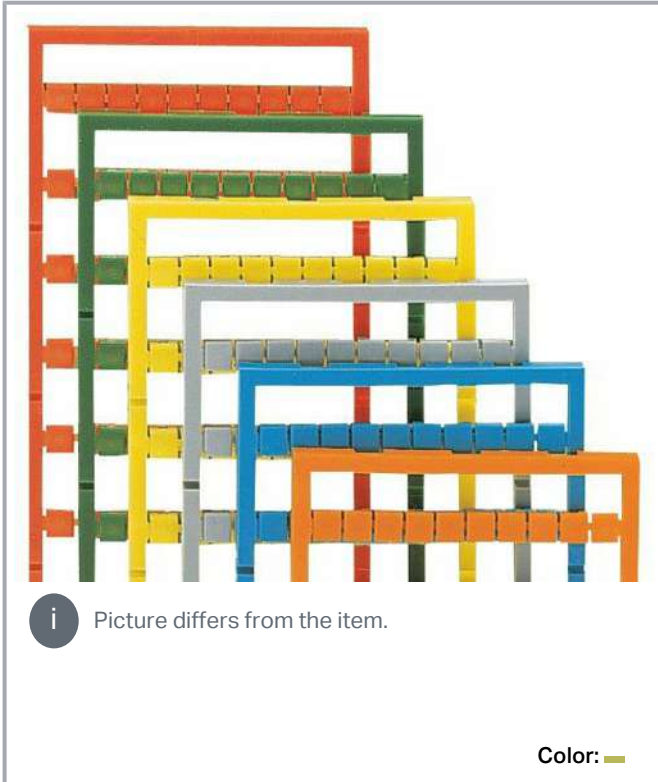

Data sheet | Item number: 248-501/000-017

Mini-WSB marking card; as card; not stretchable; plain; snap-on type; light green

www.wago.com/248-501_000-017

Item description

Custom Marking

These markers can also be conveniently customized using the Smart Designer Configurator's software. Simply click on the "Configure" button on the right, and label the markers as needed. Before ordering, you must register the software.

Material data

Color	light green
UV resistance	EN 60068-2-5:2010 Procedure B
Weight	6.7 g
Fire load	0.201 MJ

Commercial data

Product Group	2 (Terminal Block Accessories)
PU (SPU)	50 (5) Stück
Packaging type	box
Country of origin	DE
GTIN	4017332047852
Customs tariff number	3926909985