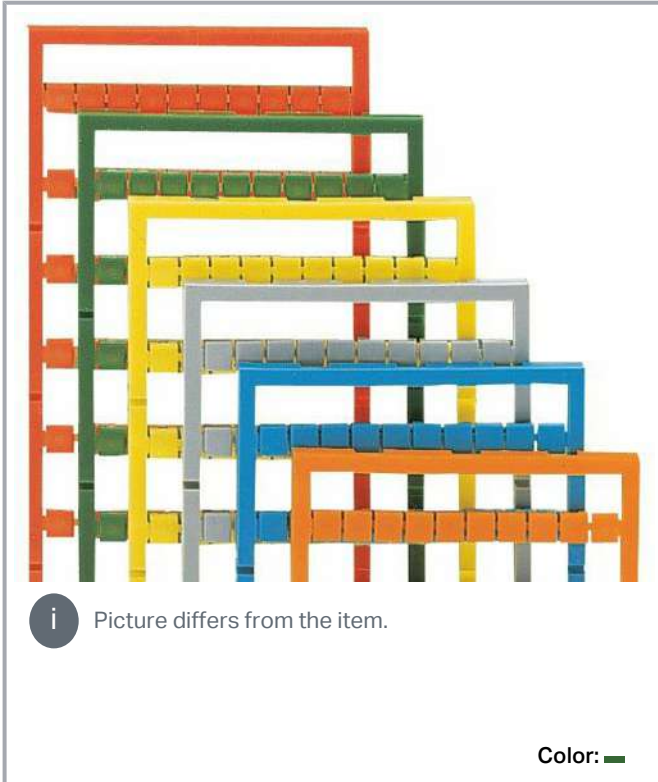

Data sheet | Item number: 248-501/000-023

Mini-WSB marking card; as card; not stretchable; plain; snap-on type; green

www.wago.com/248-501_000-023

Item description

Custom Marking

These markers can also be conveniently customized using the Smart Designer Configurator's software. Simply click on the "Configure" button on the right, and label the markers as needed. Before ordering, you must register the software.

Material data

Color	green
UV resistance	EN 60068-2-5:2010 Procedure B
Weight	6.7 g
Fire load	0.201 MJ

Commercial data

Product Group	2 (Terminal Block Accessories)
PU (SPU)	50 (5) Stück
Packaging type	box
Country of origin	DE
GTIN	4017332765688
Customs tariff number	3926909985