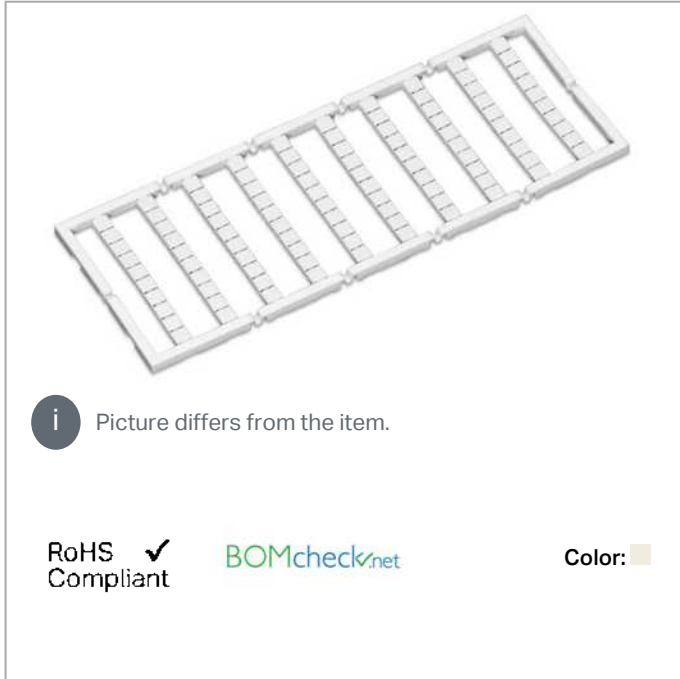

Data sheet | Item number: 248-512

Mini-WSB marking card; as card; MARKED; 401 ... 500 (1x); not stretchable;
Horizontal marking; snap-on type; white

www.wago.com/248-512

i Picture differs from the item.

RoHS Compliant

BOMcheck.net

Color:

Data

Technical Data

Marking	401 ... 500
Marking (number)	1
Marking direction	Horizontal marking
Marking color	black
Marking type	Numbers
Representation of the imprint	consecutive numbers per strip
Pre-assembly	10 strips with 10 markers per card

Do you have any questions about our products?
We are always happy to take your call at {0}.

Material Data

Color	white
Weight	6.2 g
Fire load	0.201 MJ

Commercial data

Product Group	2 (Terminal Block Accessories)
Packaging type	BOX
Country of origin	DE
GTIN	4017332301008
Customs tariff number	49119900000