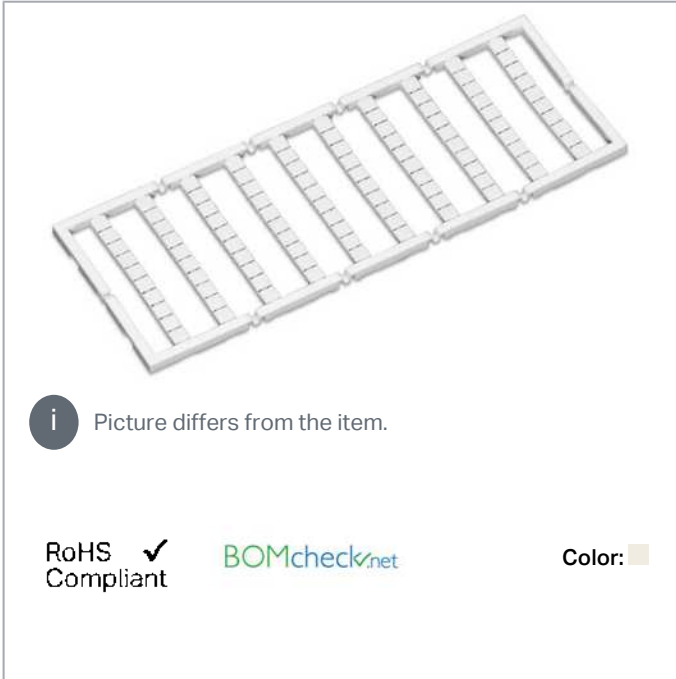

Data sheet | Item number: 248-514

Mini-WSB marking card; as card; MARKED; 601 ... 700 (1x); not stretchable;
Horizontal marking; snap-on type; white

www.wago.com/248-514

i Picture differs from the item.

RoHS Compliant

[BOMcheck.net](https://www.bomcheck.net)

Color:

Data

Technical Data

Marking	601 ... 700
Marking (number)	1
Marking direction	Horizontal marking
Marking color	black
Marking type	Numbers
Representation of the imprint	consecutive numbers per strip
Pre-assembly	10 strips with 10 markers per card

Do you have any questions about our products?
We are always happy to take your call at {0}.

Material Data

Color	white
Weight	6.2 g
Fire load	0.201 MJ

Commercial data

Product Group	2 (Terminal Block Accessories)
Packaging type	BOX
Country of origin	DE
GTIN	4017332132756
Customs tariff number	4911990000