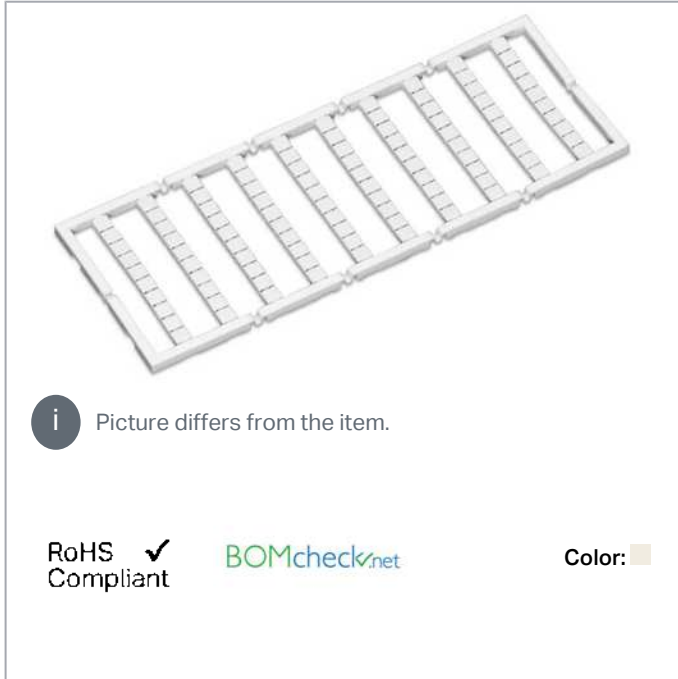

## Data sheet | Item number: 248-515

Mini-WSB marking card; as card; MARKED; 701 ... 800 (1x); not stretchable;  
Horizontal marking; snap-on type; white

[www.wago.com/248-515](http://www.wago.com/248-515)