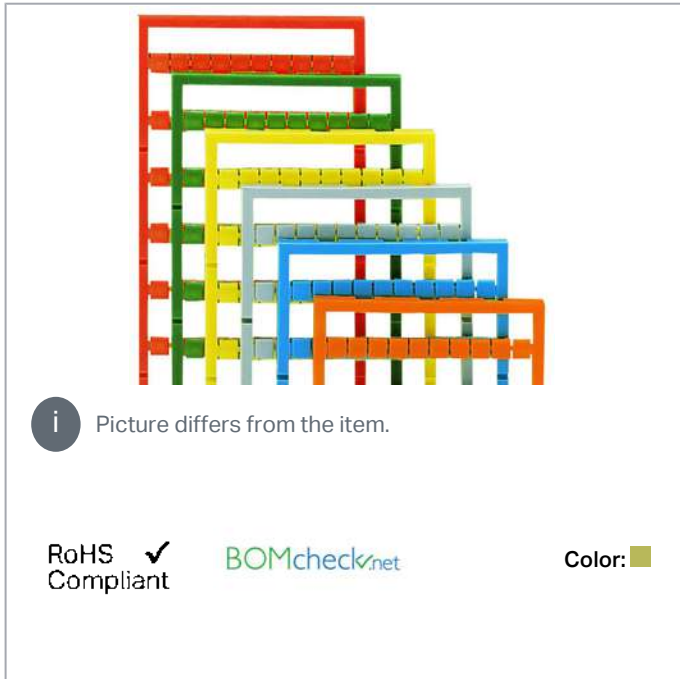

Data sheet | Item number: 248-518/000-017

Mini-WSB marking card; as card; MARKED; 1 / 2 (50 each); not stretchable;
Horizontal marking; snap-on type; light green

www.wago.com/248-518_000-017

Data

Technical Data

Marking	1 / 2
Marking (number)	50
Marking direction	Horizontal marking
Marking color	black
Marking type	Numbers
Representation of the imprint	same numbers per strip
Pre-assembly	10 strips with 10 markers per card

Do you have any questions about our products?
We are always happy to take your call at {0}.

Material Data

Color	light green
Weight	6.7 g
Fire load	0.201 MJ

Commercial data

Product Group	2 (Terminal Block Accessories)
Packaging type	BOX
Country of origin	DE
GTIN	4044918297318
Customs tariff number	49119900000