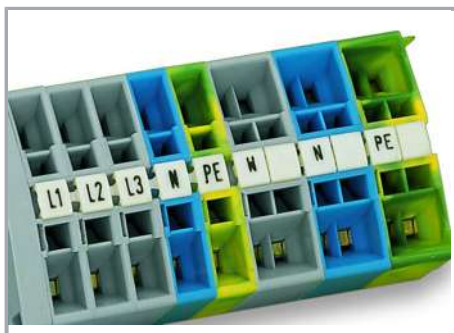

Data sheet | Item number: 248-518/000-017

Mini-WSB marking card; as card; MARKED; 1 / 2 (50 each); not stretchable;
Horizontal marking; snap-on type; light green

www.wago.com/248-518_000-017

Data

Technical Data

Do you have any questions about our products?
We are always happy to take your call at {0}.

Material Data

Color	light green
Weight	6.7 g
Fire load	0.201 MJ

Commercial data

Product Group	2 (Terminal Block Accessories)
Packaging type	BOX
Country of origin	DE
GTIN	4044918297318
Customs tariff number	49119900000

Installation Notes

Marking

Marking via Mini-WSB Quick markers.

Product family

Mini-WSB

[Show all products from the family](#)

Subject to changes. Please also observe the further product documentation!