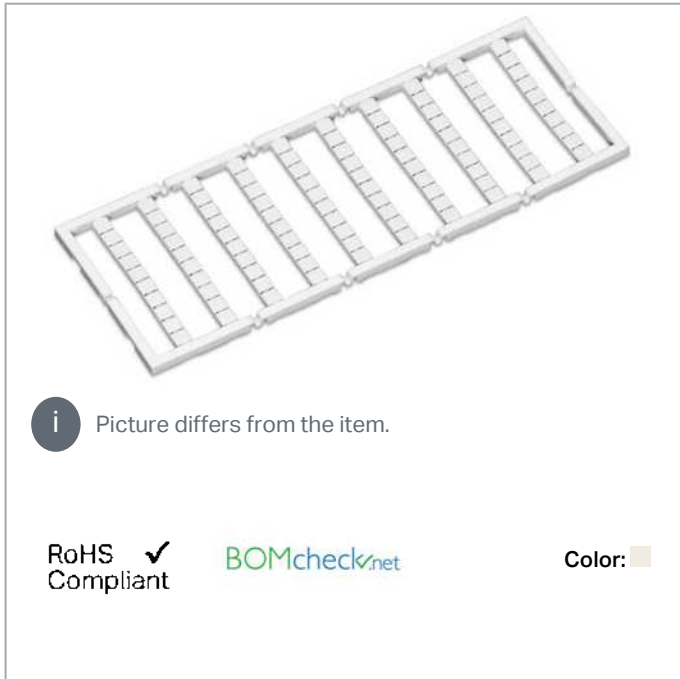

Data sheet | Item number: 248-519

Mini-WSB marking card; as card; MARKED; 3 / 4 (50 each); not stretchable;
Horizontal marking; snap-on type; white

www.wago.com/248-519

Data

Technical Data

Marking	3 / 4
Marking (number)	50
Marking direction	Horizontal marking
Marking color	black
Marking type	Numbers
Representation of the imprint	same numbers per strip
Pre-assembly	10 strips with 10 markers per card

Physical data

Marker/Strip width	5 mm
Marker width	5 mm

Subject to changes. Please also observe the further product documentation!

WAGO Corporation
Germantown, WI 53022
Phone: 1-800-DIN-RAIL (346-7245) | Fax: (262) 255-6222
Email: info.us@wago.com | Web: www.wago.us

Do you have any questions about our products?
We are always happy to take your call at {0}.

Material Data

Color	white
Weight	6.2 g
Fire load	0.201 MJ

Commercial data

Product Group	2 (Terminal Block Accessories)
Packaging type	bag
Country of origin	DE
GTIN	4055143694506
Customs tariff number	4911990000