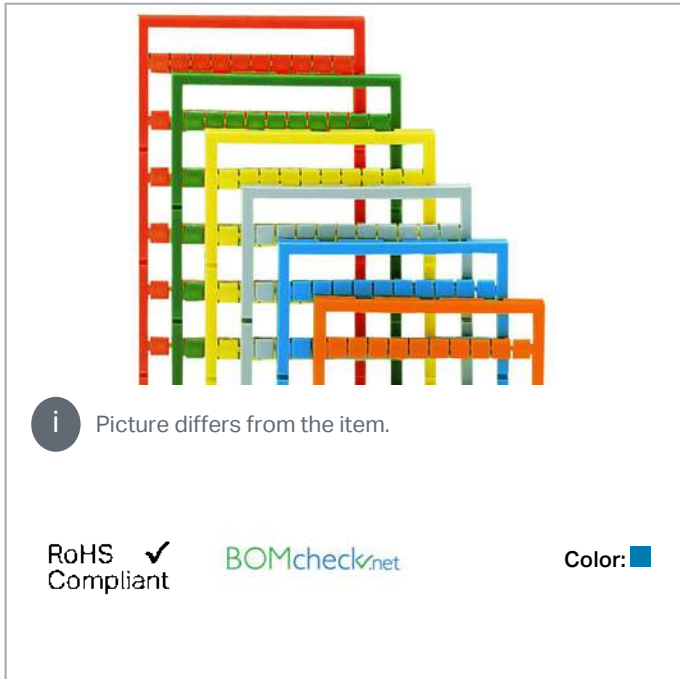

Data sheet | Item number: 248-519/000-006

Mini-WSB marking card; as card; MARKED; 3 / 4 (50 each); not stretchable;
Horizontal marking; snap-on type; blue

www.wago.com/248-519_000-006

Data

Technical Data

Marking	3 / 4
Marking (number)	50
Marking direction	Horizontal marking
Marking color	black
Marking type	Numbers
Representation of the imprint	same numbers per strip
Pre-assembly	10 strips with 10 markers per card

Physical data

Marker/Strip width	5 mm
Marker width	5 mm

Subject to changes. Please also observe the further product documentation!

WAGO Corporation
Germantown, WI 53022
Phone: 1-800-DIN-RAIL (346-7245) | Fax: (262) 255-6222
Email: info.us@wago.com | Web: www.wago.us

Do you have any questions about our products?
We are always happy to take your call at {0}.

Material Data

Color	blue
Weight	6.7 g
Fire load	0.201 MJ

Commercial data

Product Group	2 (Terminal Block Accessories)
Packaging type	BOX
Country of origin	DE
GTIN	4044918297332
Customs tariff number	49119900000