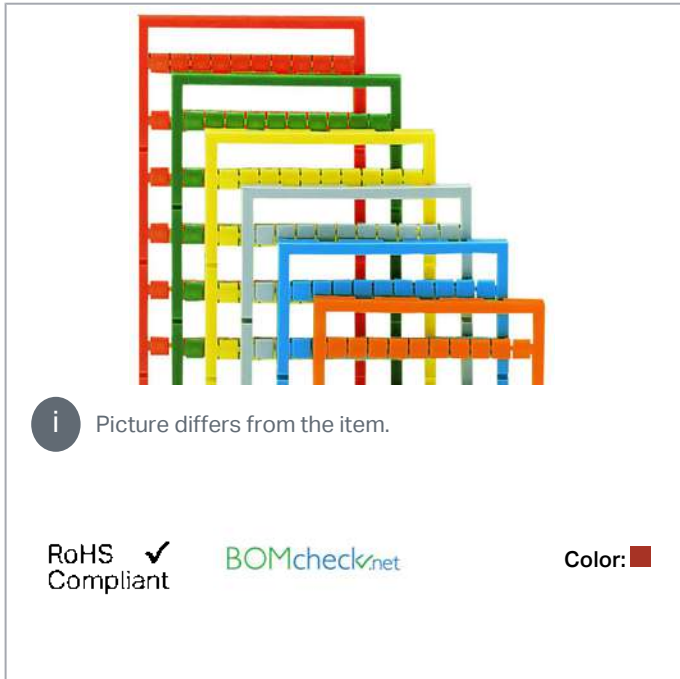

Data sheet | Item number: 248-520/000-005

Mini-WSB marking card; as card; MARKED; 5 / 6 (50 each); not stretchable;
Horizontal marking; snap-on type; red

www.wago.com/248-520_000-005

Data

Technical Data

Marking	5 / 6
Marking (number)	50
Marking direction	Horizontal marking
Marking color	black
Marking type	Numbers
Representation of the imprint	same numbers per strip
Pre-assembly	10 strips with 10 markers per card

Physical data

Marker/Strip width	5 mm
Marker width	5 mm

Subject to changes. Please also observe the further product documentation!

WAGO Corporation
Germantown, WI 53022
Phone: 1-800-DIN-RAIL (346-7245) | Fax: (262) 255-6222
Email: info.us@wago.com | Web: www.wago.us

Do you have any questions about our products?
We are always happy to take your call at {0}.

Material Data

Color	red
Weight	6.7 g
Fire load	0.201 MJ

Commercial data

Product Group	2 (Terminal Block Accessories)
Packaging type	BOX
Country of origin	DE
GTIN	4044918297363
Customs tariff number	4911990000