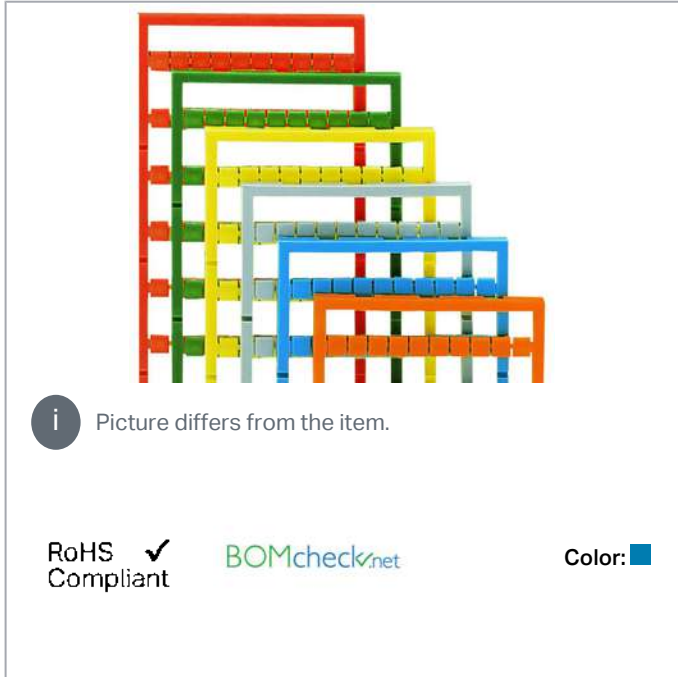

Data sheet | Item number: 248-520/000-006

Mini-WSB marking card; as card; MARKED; 5 / 6 (50 each); not stretchable;
Horizontal marking; snap-on type; blue

www.wago.com/248-520_000-006

Data

Technical Data

Marking	5 / 6
Marking (number)	50
Marking direction	Horizontal marking
Marking color	black
Marking type	Numbers
Representation of the imprint	same numbers per strip
Pre-assembly	10 strips with 10 markers per card

Physical data

Marker/Strip width	5 mm
Marker width	5 mm

Subject to changes. Please also observe the further product documentation!

WAGO Corporation
Germantown, WI 53022
Phone: 1-800-DIN-RAIL (346-7245) | Fax: (262) 255-6222
Email: info.us@wago.com | Web: www.wago.us

Do you have any questions about our products?
We are always happy to take your call at {0}.

Material Data

Color	blue
Weight	6.7 g
Fire load	0.201 MJ

Commercial data

Product Group	2 (Terminal Block Accessories)
Packaging type	BOX
Country of origin	DE
GTIN	4044918297387
Customs tariff number	4911990000