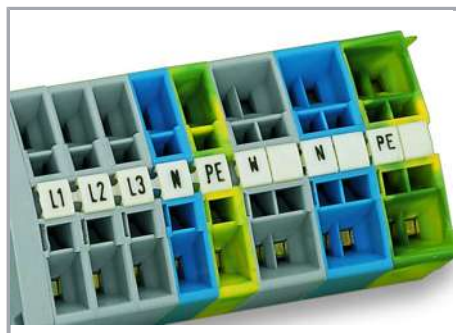

Data sheet | Item number: 248-520/000-006

Mini-WSB marking card; as card; MARKED; 5 / 6 (50 each); not stretchable;
Horizontal marking; snap-on type; blue

www.wago.com/248-520_000-006

Data

Technical Data

Marking	5 / 6
Marking (number)	50
Marking direction	Horizontal marking
Marking color	black
Marking type	Numbers
Representation of the imprint	same numbers per strip
Pre-assembly	10 strips with 10 markers per card

Do you have any questions about our products?
We are always happy to take your call at {0}.

Material Data

Color	blue
Weight	6.7 g
Fire load	0.201 MJ

Commercial data

Product Group	2 (Terminal Block Accessories)
Packaging type	BOX
Country of origin	DE
GTIN	4044918297387
Customs tariff number	4911990000

Installation Notes

Marking

Marking via Mini-WSB Quick markers.

Product family

Mini-WSB

[Show all products from the family](#)

Subject to changes. Please also observe the further product documentation!