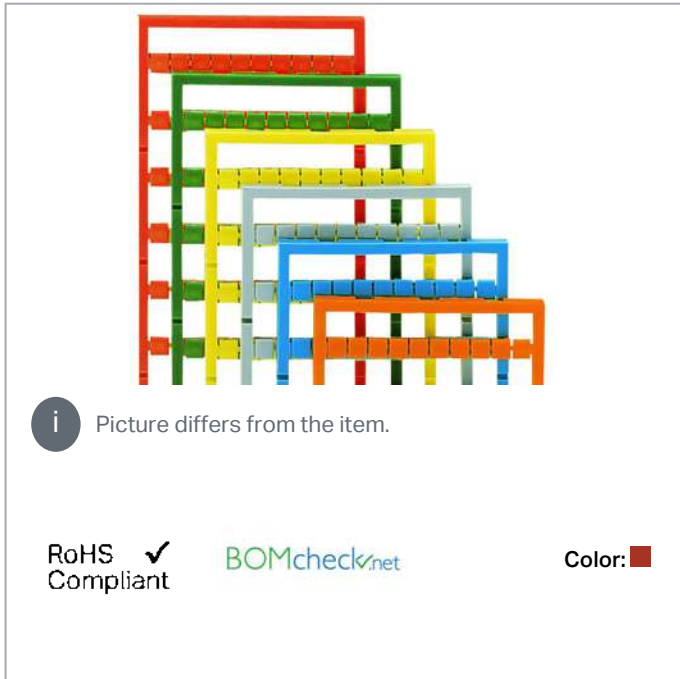

Data sheet | Item number: 248-521/000-005

Mini-WSB marking card; as card; MARKED; 7 / 8 (50 each); not stretchable;
Horizontal marking; snap-on type; red

www.wago.com/248-521_000-005

Data

Technical Data

Marking	7 / 8
Marking (number)	50
Marking direction	Horizontal marking
Marking color	black
Marking type	Numbers
Representation of the imprint	same numbers per strip
Pre-assembly	10 strips with 10 markers per card

Physical data

Marker/Strip width	5 mm
Marker width	5 mm

Subject to changes. Please also observe the further product documentation!

WAGO Corporation
Germantown, WI 53022
Phone: 1-800-DIN-RAIL (346-7245) | Fax: (262) 255-6222
Email: info.us@wago.com | Web: www.wago.us

Do you have any questions about our products?
We are always happy to take your call at {0}.

Material Data

Color	red
Weight	6.7 g
Fire load	0.201 MJ

Commercial data

Product Group	2 (Terminal Block Accessories)
Packaging type	BOX
Country of origin	DE
GTIN	4044918297394
Customs tariff number	4911990000