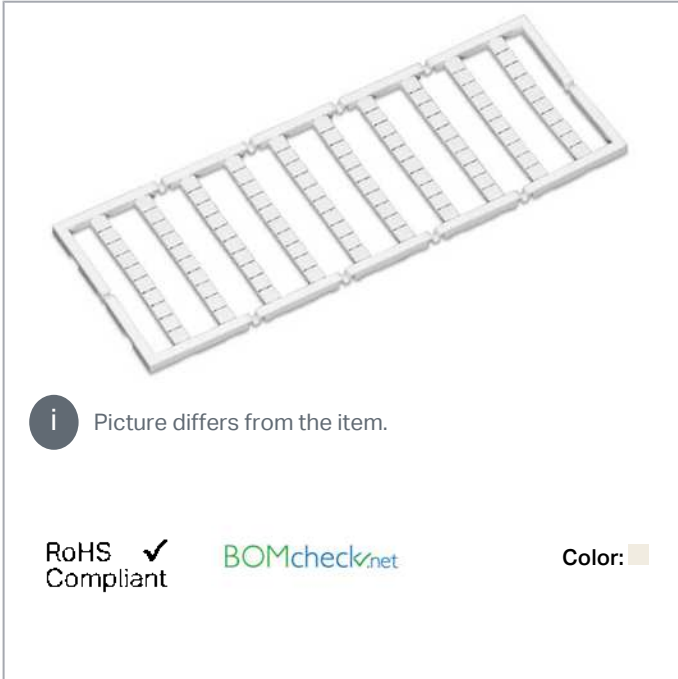

Data sheet | Item number: 248-522

Mini-WSB marking card; as card; MARKED; 9 / 10 (50 each); not stretchable;
Horizontal marking; snap-on type; white

www.wago.com/248-522

Data

Technical Data

Marking	9 / 10
Marking (number)	50
Marking direction	Horizontal marking
Marking color	black
Marking type	Numbers
Representation of the imprint	same numbers per strip
Pre-assembly	10 strips with 10 markers per card

Physical data

Marker/Strip width	5 mm
Marker width	5 mm

Subject to changes. Please also observe the further product documentation!

WAGO Corporation
Germantown, WI 53022
Phone: 1-800-DIN-RAIL (346-7245) | Fax: (262) 255-6222
Email: info.us@wago.com | Web: www.wago.us

Do you have any questions about our products?
We are always happy to take your call at {0}.

Material Data

Color	white
Weight	6.2 g
Fire load	0.201 MJ

Commercial data

Product Group	2 (Terminal Block Accessories)
Packaging type	BOX
Country of origin	DE
GTIN	4017332132831
Customs tariff number	4911990000