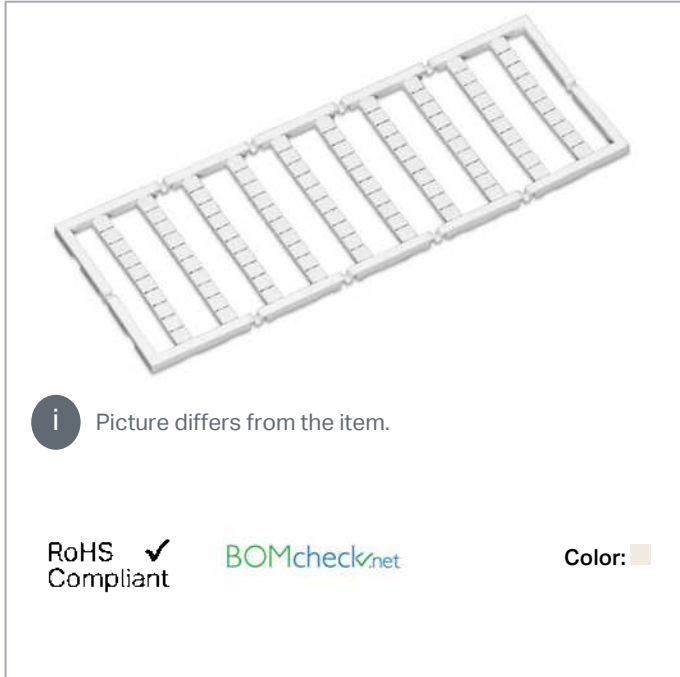

## Data sheet | Item number: 248-524

Mini-WSB marking card; as card; MARKED; 13 / 14 (50 each); not stretchable;  
Horizontal marking; snap-on type; white

[www.wago.com/248-524](http://www.wago.com/248-524)