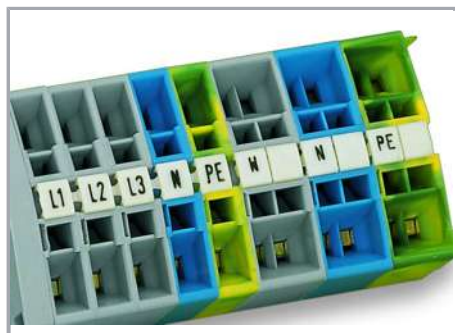

Material Data

Color	white
Weight	6.2 g
Fire load	0.201 MJ

Commercial data

Product Group	2 (Terminal Block Accessories)
Packaging type	BOX
Country of origin	DE
GTIN	4017332422550
Customs tariff number	4911990000

Installation Notes

Marking

Marking via Mini-WSB Quick markers.

Product family

Mini-WSB

[Show all products from the family](#)

Subject to changes. Please also observe the further product documentation!