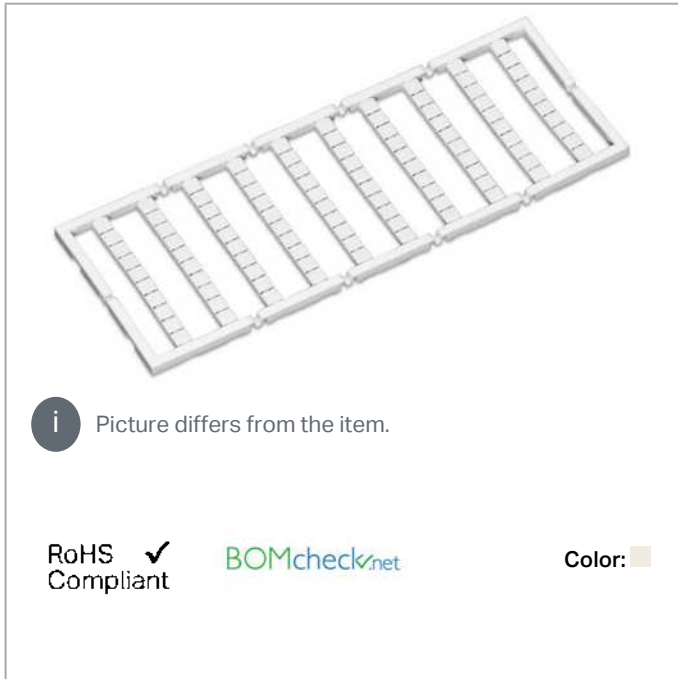

## Data sheet | Item number: 248-526

Mini-WSB marking card; as card; MARKED; 17 / 18 (50 each); not stretchable;  
Horizontal marking; snap-on type; white

[www.wago.com/248-526](http://www.wago.com/248-526)

**i** Picture differs from the item.

RoHS  Compliant

BOMcheck.net

Color: