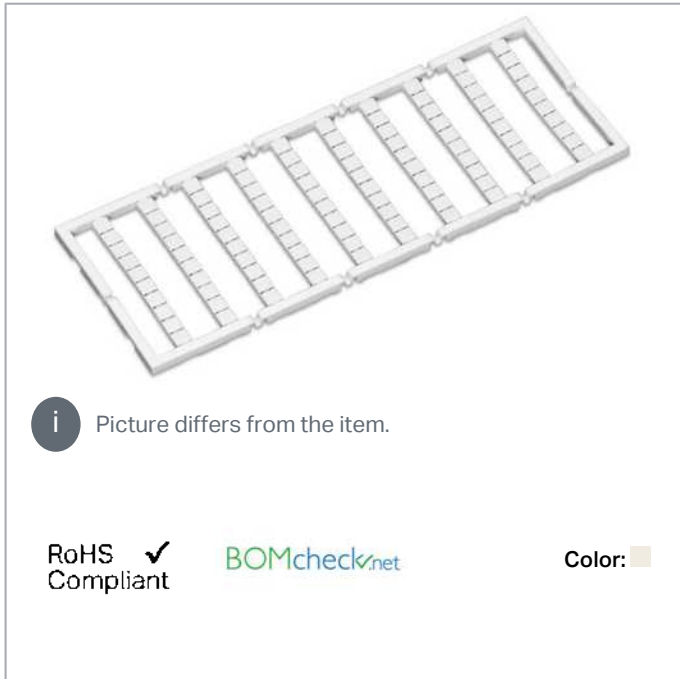

Data sheet | Item number: 248-527

Mini-WSB marking card; as card; MARKED; 19 / 20 (50 each); not stretchable;
Horizontal marking; snap-on type; white

www.wago.com/248-527

Data

Technical Data

Marking	19 / 20
Marking (number)	50
Marking direction	Horizontal marking
Marking color	black
Marking type	Numbers
Representation of the imprint	same numbers per strip
Pre-assembly	10 strips with 10 markers per card

Physical data

Marker/Strip width	5 mm
Marker width	5 mm

Subject to changes. Please also observe the further product documentation!

WAGO Corporation
Germantown, WI 53022
Phone: 1-800-DIN-RAIL (346-7245) | Fax: (262) 255-6222
Email: info.us@wago.com | Web: www.wago.us

Do you have any questions about our products?
We are always happy to take your call at {0}.

Material Data

Color	white
Weight	6.2 g
Fire load	0.201 MJ

Commercial data

Product Group	2 (Terminal Block Accessories)
Packaging type	BOX
Country of origin	DE
GTIN	4017332132886
Customs tariff number	49119900000