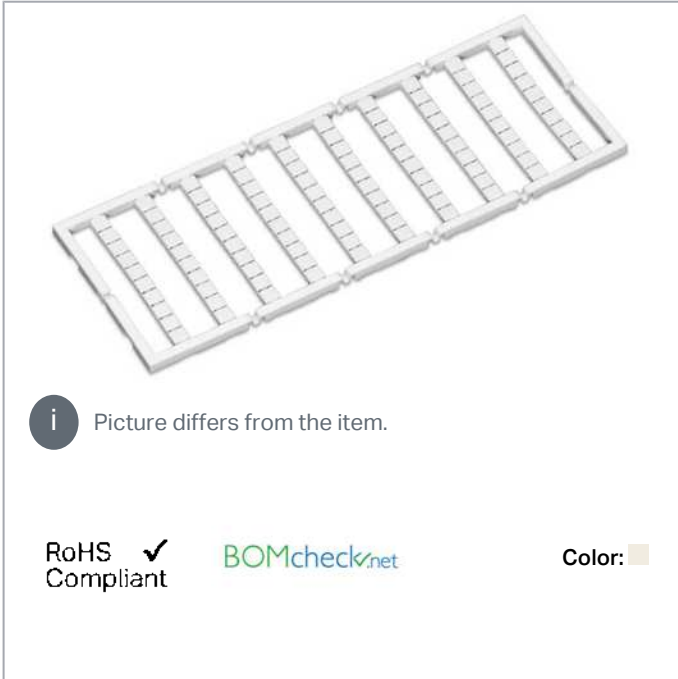

Data sheet | Item number: 248-529

Mini-WSB marking card; as card; MARKED; 23 / 24 (50 each); not stretchable;
Horizontal marking; snap-on type; white

www.wago.com/248-529

Data

Technical Data

Marking	23 / 24
Marking (number)	50
Marking direction	Horizontal marking
Marking color	black
Marking type	Numbers
Representation of the imprint	same numbers per strip
Pre-assembly	10 strips with 10 markers per card

Physical data

Marker/Strip width	5 mm
Marker width	5 mm

Subject to changes. Please also observe the further product documentation!

WAGO Corporation
Germantown, WI 53022
Phone: 1-800-DIN-RAIL (346-7245) | Fax: (262) 255-6222
Email: info.us@wago.com | Web: www.wago.us

Do you have any questions about our products?
We are always happy to take your call at {0}.

Material Data

Color	white
Weight	6.2 g
Fire load	0.201 MJ

Commercial data

Product Group	2 (Terminal Block Accessories)
Packaging type	BOX
Country of origin	DE
GTIN	4017332132909
Customs tariff number	4911990000