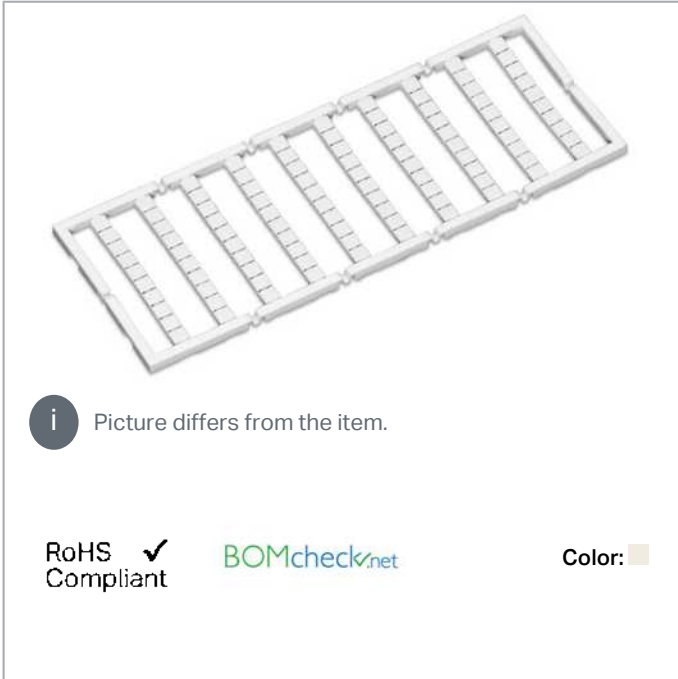

Data sheet | Item number: 248-532

Mini-WSB marking card; as card; MARKED; 29 / 30 (50 each); not stretchable;
Horizontal marking; snap-on type; white

www.wago.com/248-532

Data

Technical Data

| | |
|-------------------------------|------------------------------------|
| Marking | 29 / 30 |
| Marking (number) | 50 |
| Marking direction | Horizontal marking |
| Marking color | black |
| Marking type | Numbers |
| Representation of the imprint | same numbers per strip |
| Pre-assembly | 10 strips with 10 markers per card |

Physical data

| | |
|--------------------|------|
| Marker/Strip width | 5 mm |
| Marker width | 5 mm |

Subject to changes. Please also observe the further product documentation!

WAGO Corporation
Germantown, WI 53022
Phone: 1-800-DIN-RAIL (346-7245) | Fax: (262) 255-6222
Email: info.us@wago.com | Web: www.wago.us

Do you have any questions about our products?
We are always happy to take your call at {0}.

Material Data

| | |
|-----------|----------|
| Color | white |
| Weight | 6.2 g |
| Fire load | 0.201 MJ |

Commercial data