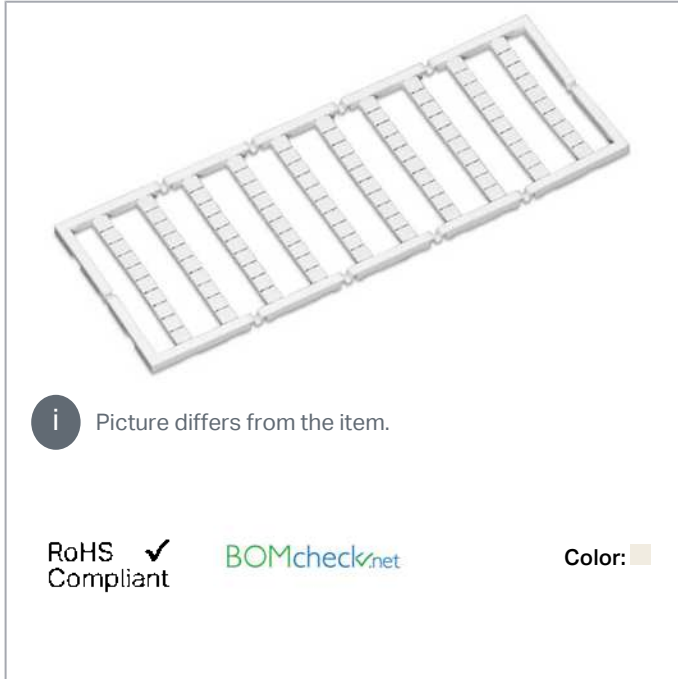

Data sheet | Item number: 248-534

Mini-WSB marking card; as card; MARKED; 33 / 34 (50 each); not stretchable;
Horizontal marking; snap-on type; white

www.wago.com/248-534

Data

Technical Data

Marking	33 / 34
Marking (number)	50
Marking direction	Horizontal marking
Marking color	black
Marking type	Numbers
Representation of the imprint	same numbers per strip
Pre-assembly	10 strips with 10 markers per card

Physical data

Marker/Strip width	5 mm
Marker width	5 mm

Subject to changes. Please also observe the further product documentation!

WAGO Corporation
Germantown, WI 53022
Phone: 1-800-DIN-RAIL (346-7245) | Fax: (262) 255-6222
Email: info.us@wago.com | Web: www.wago.us

Do you have any questions about our products?
We are always happy to take your call at {0}.

Material Data

Color	white
Weight	6.2 g
Fire load	0.201 MJ

Commercial data

Product Group	2 (Terminal Block Accessories)
Packaging type	BOX
Country of origin	DE
GTIN	4017332132954
Customs tariff number	4911990000