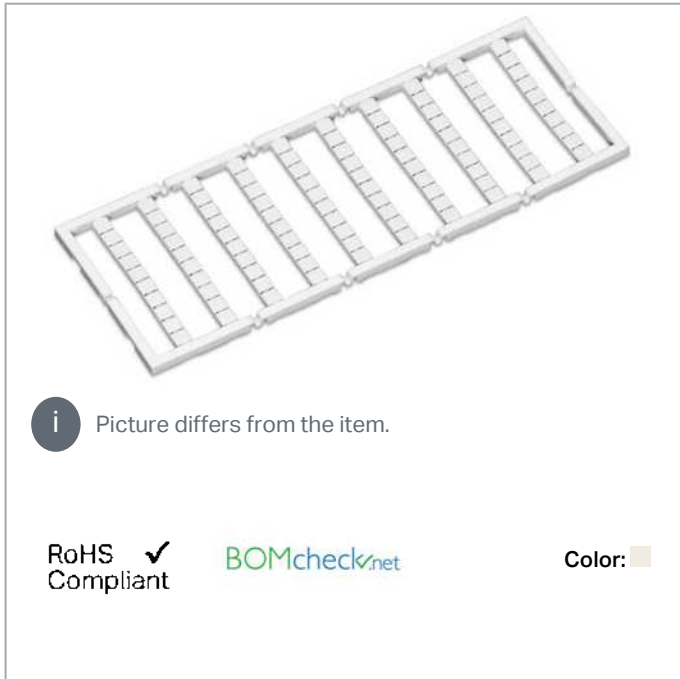

Data sheet | Item number: 248-535

Mini-WSB marking card; as card; MARKED; 35 / 36 (50 each); not stretchable;
Horizontal marking; snap-on type; white

www.wago.com/248-535

Data

Technical Data

Marking	35 / 36
Marking (number)	50
Marking direction	Horizontal marking
Marking color	black
Marking type	Numbers
Representation of the imprint	same numbers per strip
Pre-assembly	10 strips with 10 markers per card

Physical data

Marker/Strip width	5 mm
Marker width	5 mm

Subject to changes. Please also observe the further product documentation!

WAGO Corporation
Germantown, WI 53022
Phone: 1-800-DIN-RAIL (346-7245) | Fax: (262) 255-6222
Email: info.us@wago.com | Web: www.wago.us

Do you have any questions about our products?
We are always happy to take your call at {0}.

Material Data

Color	white
Weight	6.2 g
Fire load	0.201 MJ

Commercial data

Product Group	2 (Terminal Block Accessories)
Packaging type	BOX
Country of origin	DE
GTIN	4017332132961
Customs tariff number	4911990000