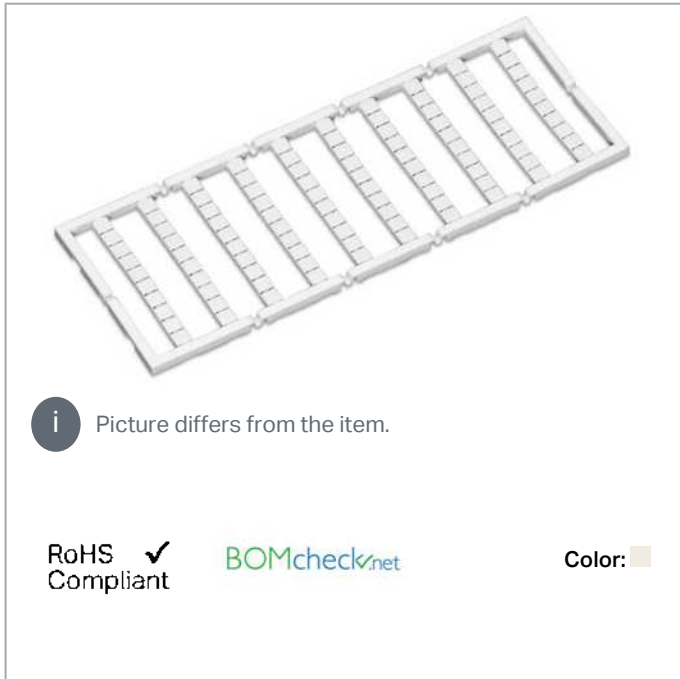

Data sheet | Item number: 248-537

Mini-WSB marking card; as card; MARKED; 39 / 40 (50 each); not stretchable;
Horizontal marking; snap-on type; white

www.wago.com/248-537

i Picture differs from the item.

RoHS Compliant

BOMcheck.net

Color:

Data

Technical Data

Marking	39 / 40
Marking (number)	50
Marking direction	Horizontal marking
Marking color	black
Marking type	Numbers
Representation of the imprint	same numbers per strip
Pre-assembly	10 strips with 10 markers per card

Do you have any questions about our products?
We are always happy to take your call at {0}.

Material Data

Color	white
Weight	6.2 g
Fire load	0.201 MJ

Commercial data

Product Group	2 (Terminal Block Accessories)
Packaging type	BOX
Country of origin	DE
GTIN	4017332132985
Customs tariff number	4911990000