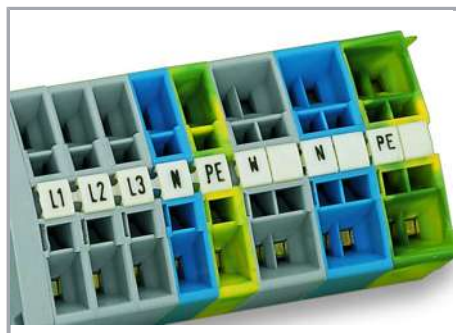

Data sheet | Item number: 248-538

Mini-WSB marking card; as card; MARKED; 41 / 42 (50 each); not stretchable;
Horizontal marking; snap-on type; white

www.wago.com/248-538

Data

Technical Data

Marking	41 / 42
Marking (number)	50
Marking direction	Horizontal marking
Marking color	black
Marking type	Numbers
Representation of the imprint	same numbers per strip
Pre-assembly	10 strips with 10 markers per card

Do you have any questions about our products?
We are always happy to take your call at {0}.

Material Data

Color	white
Weight	6.2 g
Fire load	0.201 MJ

Commercial data

Product Group	2 (Terminal Block Accessories)
Packaging type	BOX
Country of origin	DE
GTIN	4017332132992
Customs tariff number	4911990000

Installation Notes

Marking

Marking via Mini-WSB Quick markers.

Product family

Mini-WSB

[Show all products from the family](#)

Subject to changes. Please also observe the further product documentation!