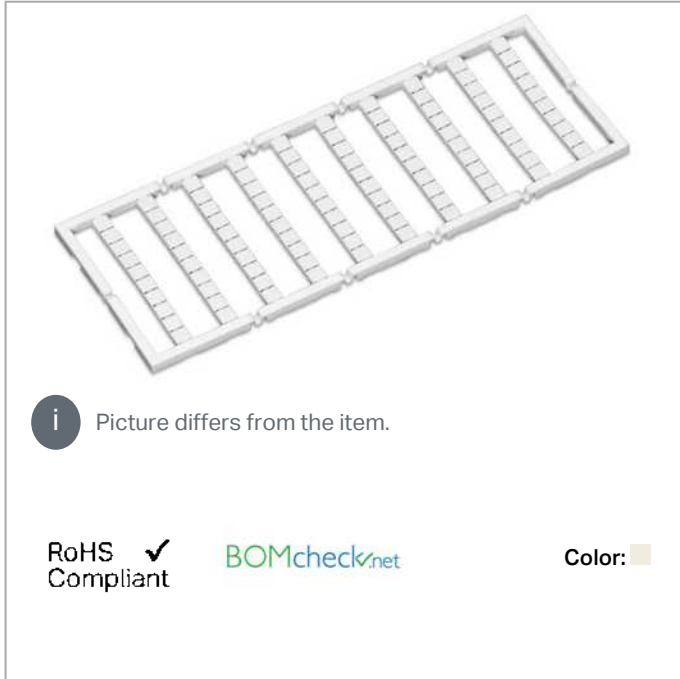

Data sheet | Item number: 248-538

Mini-WSB marking card; as card; MARKED; 41 / 42 (50 each); not stretchable;
Horizontal marking; snap-on type; white

www.wago.com/248-538

Data

Technical Data

Marking	41 / 42
Marking (number)	50
Marking direction	Horizontal marking
Marking color	black
Marking type	Numbers
Representation of the imprint	same numbers per strip
Pre-assembly	10 strips with 10 markers per card

Physical data

Marker/Strip width	5 mm
Marker width	5 mm

Subject to changes. Please also observe the further product documentation!

WAGO Corporation
Germantown, WI 53022
Phone: 1-800-DIN-RAIL (346-7245) | Fax: (262) 255-6222
Email: info.us@wago.com | Web: www.wago.us

Do you have any questions about our products?
We are always happy to take your call at {0}.

Material Data

Color	white
Weight	6.2 g
Fire load	0.201 MJ

Commercial data

Product Group	2 (Terminal Block Accessories)
Packaging type	BOX
Country of origin	DE
GTIN	4017332132992
Customs tariff number	4911990000