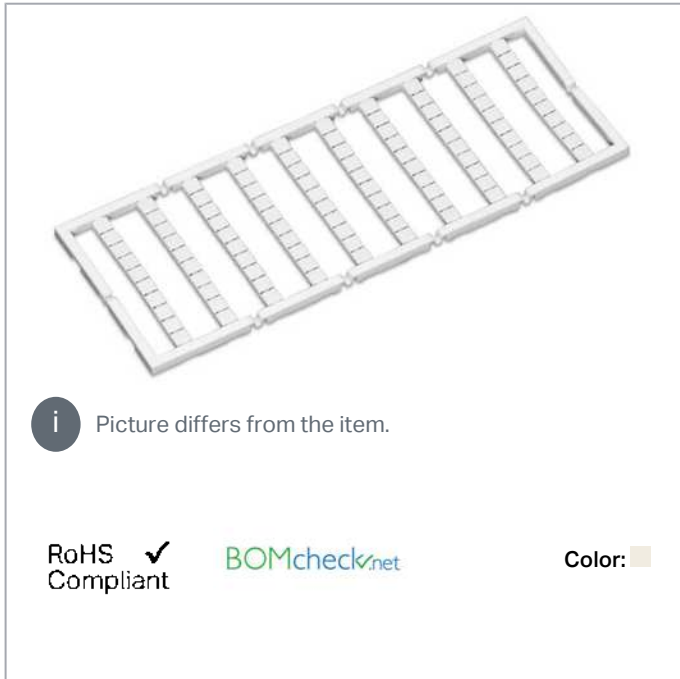

Data sheet | Item number: 248-539

Mini-WSB marking card; as card; MARKED; 43 / 44 (50 each); not stretchable;
Horizontal marking; snap-on type; white

www.wago.com/248-539

Data

Technical Data

Marking	43 / 44
Marking (number)	50
Marking direction	Horizontal marking
Marking color	black
Marking type	Numbers
Representation of the imprint	same numbers per strip
Pre-assembly	10 strips with 10 markers per card

Physical data

Marker/Strip width	5 mm
Marker width	5 mm

Subject to changes. Please also observe the further product documentation!

WAGO Corporation
Germantown, WI 53022
Phone: 1-800-DIN-RAIL (346-7245) | Fax: (262) 255-6222
Email: info.us@wago.com | Web: www.wago.us

Do you have any questions about our products?
We are always happy to take your call at {0}.

Material Data

Color	white
Weight	6.2 g
Fire load	0.201 MJ

Commercial data

Product Group	2 (Terminal Block Accessories)
Packaging type	BOX
Country of origin	DE
GTIN	4017332133005
Customs tariff number	4911990000