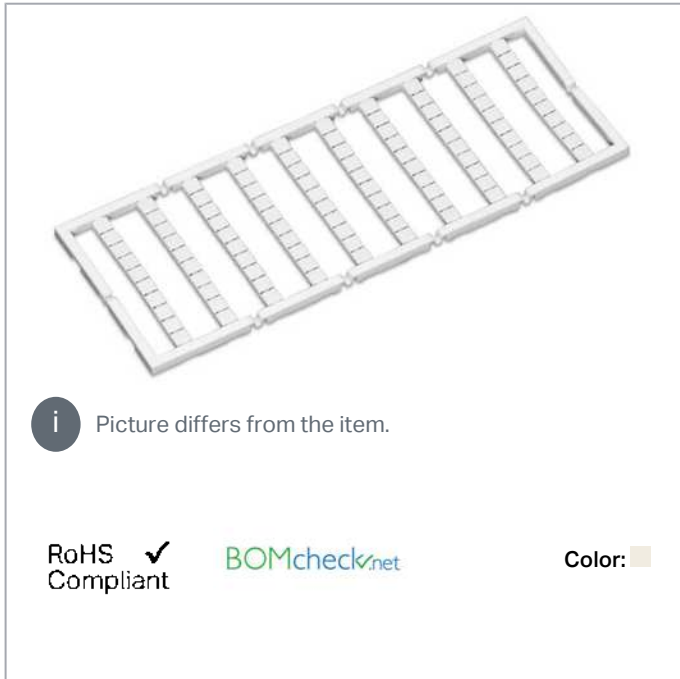

## Data sheet | Item number: 248-540

Mini-WSB marking card; as card; MARKED; 45 / 46 (50 each); not stretchable;  
Horizontal marking; snap-on type; white

[www.wago.com/248-540](http://www.wago.com/248-540)