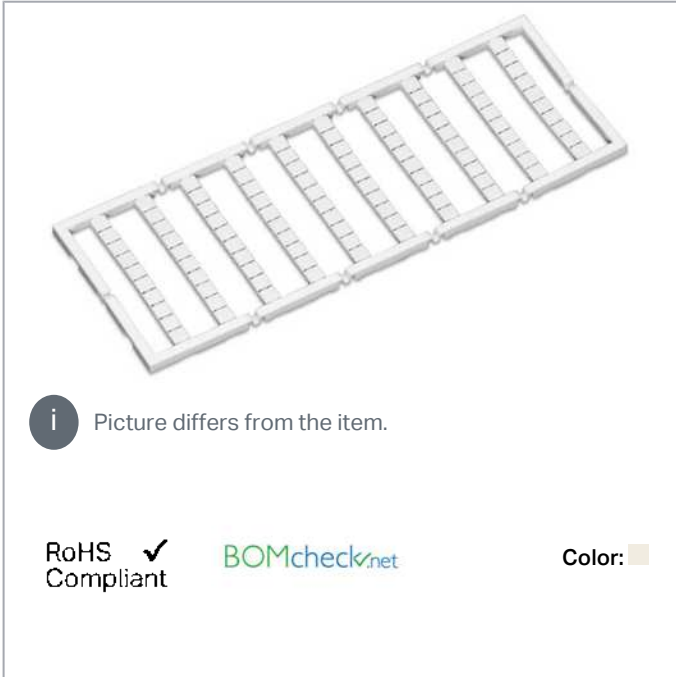

## Data sheet | Item number: 248-541

Mini-WSB marking card; as card; MARKED; 47 / 48 (50 each); not stretchable;  
Horizontal marking; snap-on type; white

[www.wago.com/248-541](http://www.wago.com/248-541)