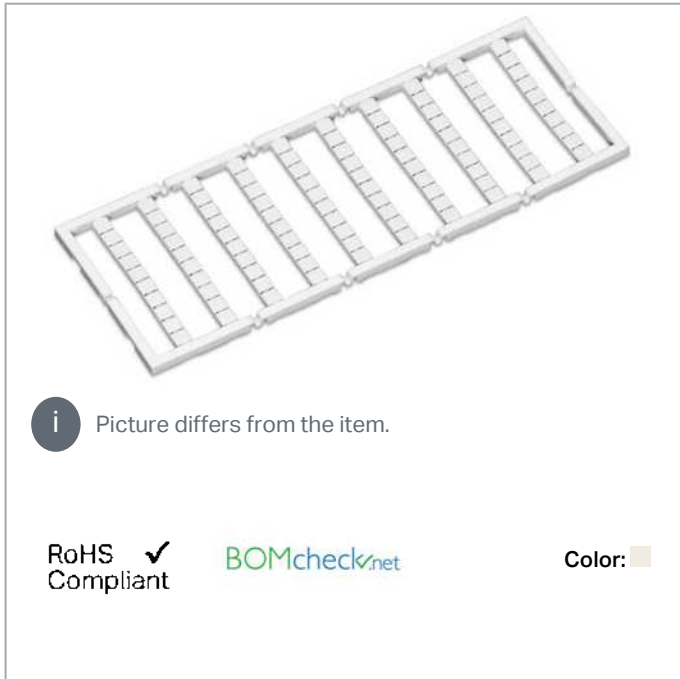

Data sheet | Item number: 248-542

Mini-WSB marking card; as card; MARKED; 49 / 50 (50 each); not stretchable;
Horizontal marking; snap-on type; white

www.wago.com/248-542

Data

Technical Data

Marking	49 / 50
Marking (number)	50
Marking direction	Horizontal marking
Marking color	black
Marking type	Numbers
Representation of the imprint	same numbers per strip
Pre-assembly	10 strips with 10 markers per card

Physical data

Marker/Strip width	5 mm
Marker width	5 mm

Subject to changes. Please also observe the further product documentation!

WAGO Corporation
Germantown, WI 53022
Phone: 1-800-DIN-RAIL (346-7245) | Fax: (262) 255-6222
Email: info.us@wago.com | Web: www.wago.us

Do you have any questions about our products?
We are always happy to take your call at {0}.

Material Data

Color	white
Weight	6.2 g
Fire load	0.201 MJ

Commercial data

Product Group	2 (Terminal Block Accessories)
Packaging type	BOX
Country of origin	DE
GTIN	4017332133036
Customs tariff number	4911990000