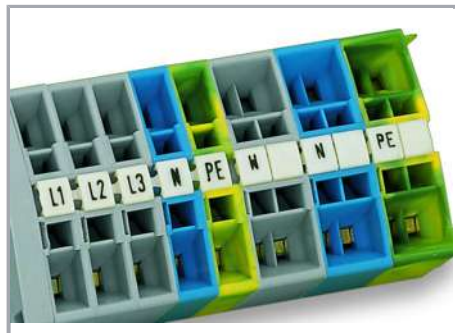

Data sheet | Item number: 248-543

Mini-WSB marking card; as card; MARKED; a, b, c, e, u, v, w, x, y, z (10x); not stretchable; Horizontal marking; snap-on type; white

www.wago.com/248-543

Data

Technical Data

Do you have any questions about our products?
We are always happy to take your call at {0}.

Material Data

Color	white
Weight	6.2 g
Fire load	0.201 MJ

Commercial data

Product Group	2 (Terminal Block Accessories)
Packaging type	BOX
Country of origin	DE
GTIN	4017332133043
Customs tariff number	4911990000

Installation Notes

Marking

Marking via Mini-WSB Quick markers.

Product family

Mini-WSB

[Show all products from the family](#)

Subject to changes. Please also observe the further product documentation!