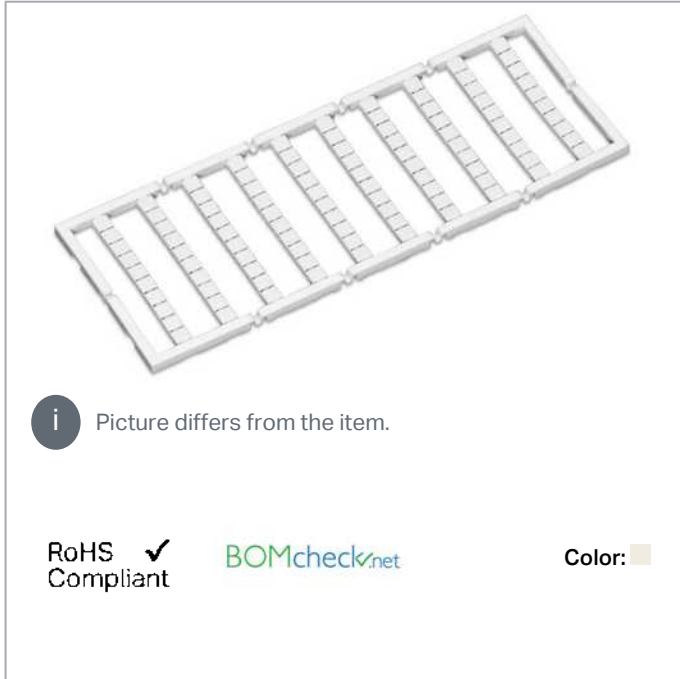

Data sheet | Item number: 248-543

Mini-WSB marking card; as card; MARKED; a, b, c, e, u, v, w, x, y, z (10x); not stretchable; Horizontal marking; snap-on type; white

www.wago.com/248-543

Data

Technical Data

Marking	a, b, c, e, u, v, w, x, y, z
Marking (number)	10
Marking direction	Horizontal marking
Marking color	black
Marking type	Symbol
Representation of the imprint	Consecutive symbols each strip
Pre-assembly	10 strips with 10 markers per card

Do you have any questions about our products?
We are always happy to take your call at {0}.

Material Data

Color	white
Weight	6.2 g
Fire load	0.201 MJ

Commercial data

Product Group	2 (Terminal Block Accessories)
Packaging type	BOX
Country of origin	DE
GTIN	4017332133043
Customs tariff number	4911990000