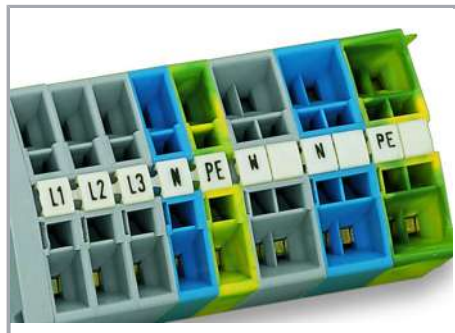

Data sheet | Item number: 248-547

Mini-WSB marking card; as card; MARKED; R2, S2, T2, U2, V2, W2, X2, Y2, Z2, SL (10x); not stretchable; Horizontal marking; snap-on type; white

www.wago.com/248-547

i Picture differs from the item.

RoHS Compliant

BOMcheck.net

Color:

Data

Technical Data

Marking	R2, S2, T2, U2, V2, W2, X2, Y2, Z2,SL
Marking (number)	10
Marking direction	Horizontal marking
Marking color	black
Marking type	Symbol
Representation of the imprint	Consecutive symbols each strip
Pre-assembly	10 strips with 10 markers per card

Do you have any questions about our products?
We are always happy to take your call at {0}.

Material Data

Color	white
Weight	6.2 g
Fire load	0.201 MJ

Commercial data

Product Group	2 (Terminal Block Accessories)
Packaging type	BOX
Country of origin	DE
GTIN	4017332133081
Customs tariff number	4911990000

Installation Notes

Marking

Marking via Mini-WSB Quick markers.

Product family

Mini-WSB

[Show all products from the family](#)

Subject to changes. Please also observe the further product documentation!