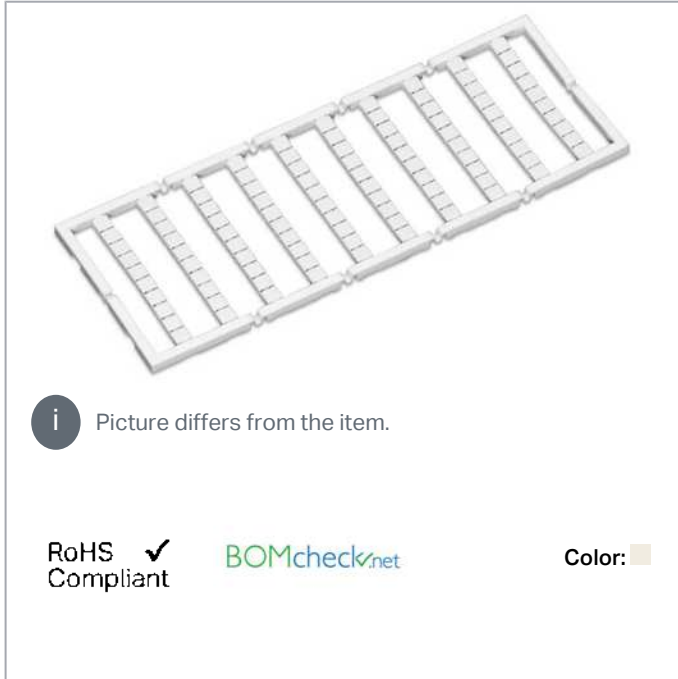

Data sheet | Item number: 248-547

Mini-WSB marking card; as card; MARKED; R2, S2, T2, U2, V2, W2, X2, Y2, Z2, SL (10x); not stretchable; Horizontal marking; snap-on type; white

www.wago.com/248-547

i Picture differs from the item.

RoHS Compliant

BOMcheck.net

Color:

Data

Technical Data

Marking	R2, S2, T2, U2, V2, W2, X2, Y2, Z2,SL
Marking (number)	10
Marking direction	Horizontal marking
Marking color	black
Marking type	Symbol
Representation of the imprint	Consecutive symbols each strip
Pre-assembly	10 strips with 10 markers per card

Do you have any questions about our products?
We are always happy to take your call at {0}.

Material Data

Color	white
Weight	6.2 g
Fire load	0.201 MJ

Commercial data

Product Group	2 (Terminal Block Accessories)
Packaging type	BOX
Country of origin	DE
GTIN	4017332133081
Customs tariff number	4911990000