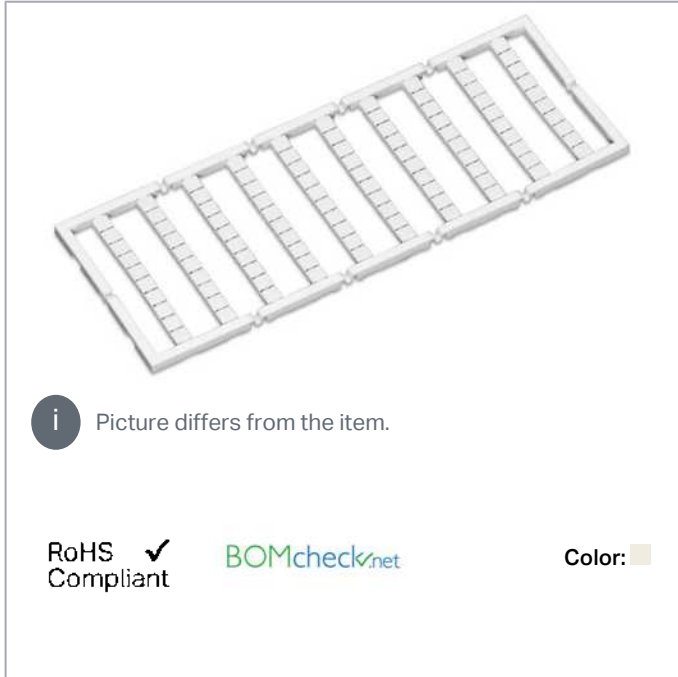

Data sheet | Item number: 248-550

Mini-WSB marking card; as card; MARKED; R6, S6, T6, ..., Y6, Z6, SL to R10, S10, T10, ..., Y10, Z10, SL (2 each); not stretchable; Horizontal marking; snap-on type; white

www.wago.com/248-550

Data

Technical Data

Marking	R6, S6, T6, ..., Y6, Z6, SL to R10,S10, T10, ..., Y10, Z10, SL
Marking	R6, S6, T6, ..., Y6, Z6, SL to R10,S10, T10, ..., Y10, Z10, SL
Marking (number)	2
Marking direction	Horizontal marking
Marking color	black
Marking type	Symbol
Representation of the imprint	Consecutive symbols each strip
Pre-assembly	10 strips with 10 markers per card

Do you have any questions about our products?
We are always happy to take your call at {0}.

Material Data

Color	white
Weight	6.2 g
Fire load	0.201 MJ

Commercial data

Product Group	2 (Terminal Block Accessories)
Packaging type	BOX
Country of origin	DE
GTIN	4017332133111
Customs tariff number	4911990000