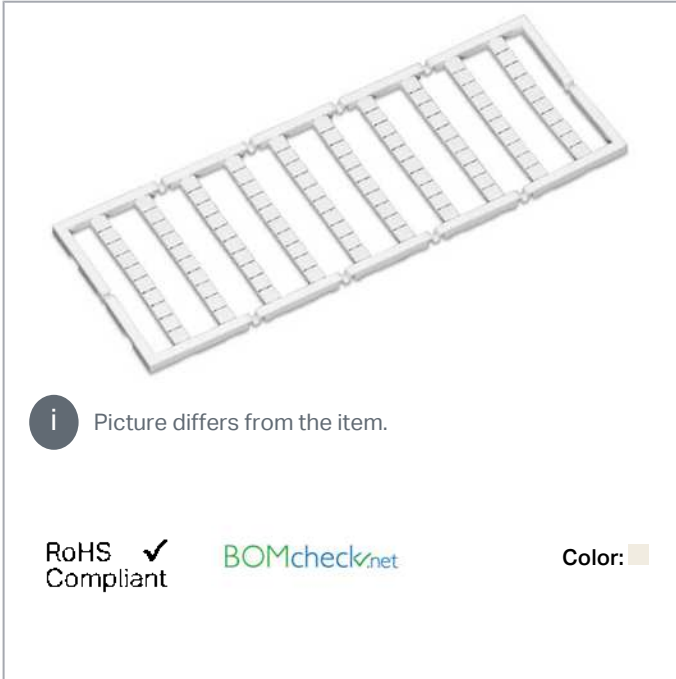

## Data sheet | Item number: 248-552

Mini-WSB marking card; as card; MARKED; +/- (50x); not stretchable;  
Horizontal marking; snap-on type; white

[www.wago.com/248-552](http://www.wago.com/248-552)