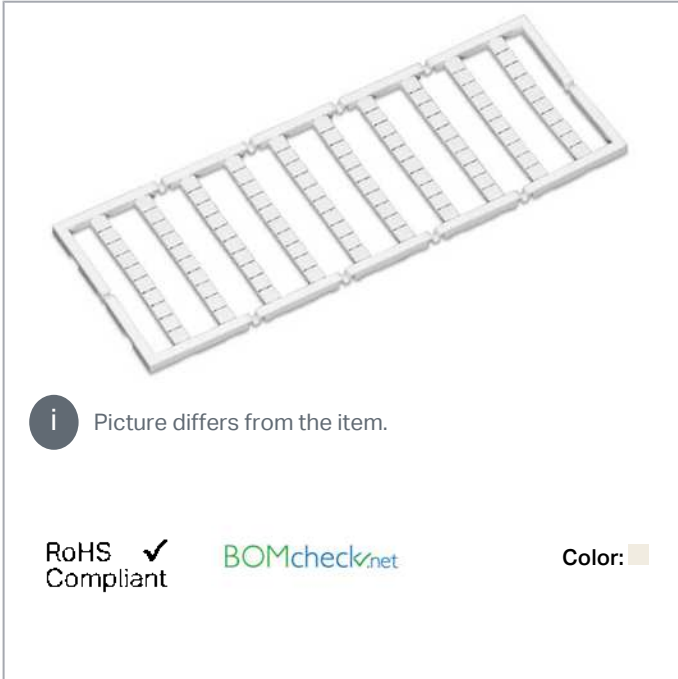

## Data sheet | Item number: 248-553

Mini-WSB marking card; as card; MARKED; 10, 20 ... 50 (20 each); not stretchable; Horizontal marking; snap-on type; white

[www.wago.com/248-553](http://www.wago.com/248-553)

#### Technical Data

Suitable	for decade marking, with red printing
Marking	10, 20 ... 50
Marking (number)	20
Marking direction	Horizontal marking
Marking color	red
Marking type	Numbers
Representation of the imprint	same numbers per strip
Pre-assembly	10 strips with 10 markers per card