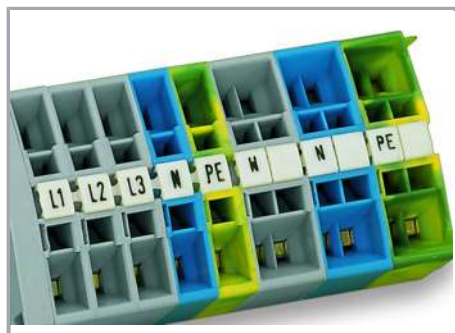

Data sheet | Item number: 248-555

Mini-WSB marking card; as card; MARKED; 110, 120 ... 150 (20 each); not stretchable; Horizontal marking; snap-on type; white

www.wago.com/248-555

i Picture differs from the item.

RoHS Compliant

BOMcheck.net

Color:

Data

Technical Data

Suitable	for decade marking, with red printing
Marking	110, 120 ... 150
Marking (number)	20
Marking direction	Horizontal marking
Marking color	red
Marking type	Numbers
Representation of the imprint	same numbers per strip
Pre-assembly	10 strips with 10 markers per card

Do you have any questions about our products?
We are always happy to take your call at {0}.

Material Data

Color	white
Weight	6.2 g
Fire load	0.201 MJ

Commercial data

Product Group	2 (Terminal Block Accessories)
Packaging type	BOX
Country of origin	DE
GTIN	4017332133166
Customs tariff number	4911990000

Installation Notes

Marking

Marking via Mini-WSB Quick markers.

Product family

Mini-WSB

[Show all products from the family](#)

Subject to changes. Please also observe the further product documentation!