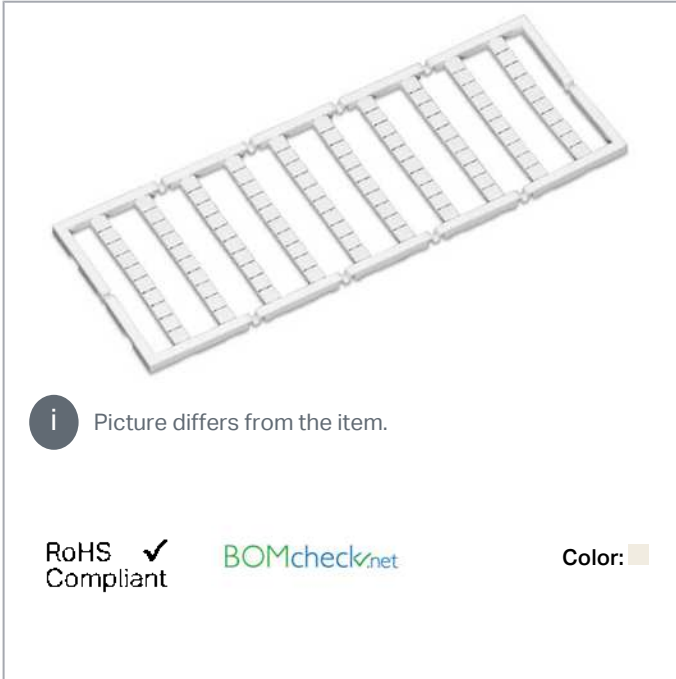

Data sheet | Item number: 248-555

Mini-WSB marking card; as card; MARKED; 110, 120 ... 150 (20 each); not stretchable; Horizontal marking; snap-on type; white

www.wago.com/248-555

i Picture differs from the item.

RoHS Compliant

BOMcheck.net

Color:

Data

Technical Data

Suitable	for decade marking, with red printing
Marking	110, 120 ... 150
Marking (number)	20
Marking direction	Horizontal marking
Marking color	red
Marking type	Numbers
Representation of the imprint	same numbers per strip
Pre-assembly	10 strips with 10 markers per card

Do you have any questions about our products?
We are always happy to take your call at {0}.

Material Data

Color	white
Weight	6.2 g
Fire load	0.201 MJ

Commercial data

Product Group	2 (Terminal Block Accessories)
Packaging type	BOX
Country of origin	DE
GTIN	4017332133166
Customs tariff number	4911990000