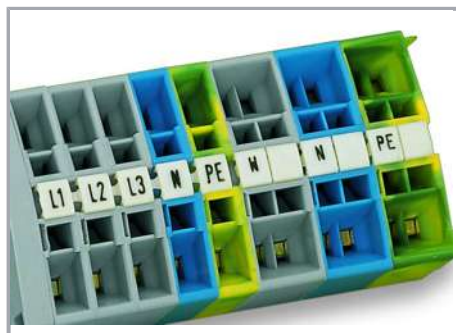

Data sheet | Item number: 248-559

Mini-WSB marking card; as card; MARKED; 410, 420 ... 500 (10 each); not stretchable; Horizontal marking; snap-on type; white

www.wago.com/248-559

Data

Technical Data

Suitable	for decade marking, with red printing
Marking	410, 420 ... 500
Marking (number)	10
Marking direction	Horizontal marking
Marking color	red
Marking type	Numbers
Representation of the imprint	same numbers per strip
Pre-assembly	10 strips with 10 markers per card

Do you have any questions about our products?
We are always happy to take your call at {0}.

Material Data

Color	white
Weight	6.2 g
Fire load	0.201 MJ

Commercial data

Product Group	2 (Terminal Block Accessories)
Packaging type	BOX
Country of origin	DE
GTIN	4017332133203
Customs tariff number	4911990000

Installation Notes

Marking

Marking via Mini-WSB Quick markers.

Product family

Mini-WSB

[Show all products from the family](#)

Subject to changes. Please also observe the further product documentation!