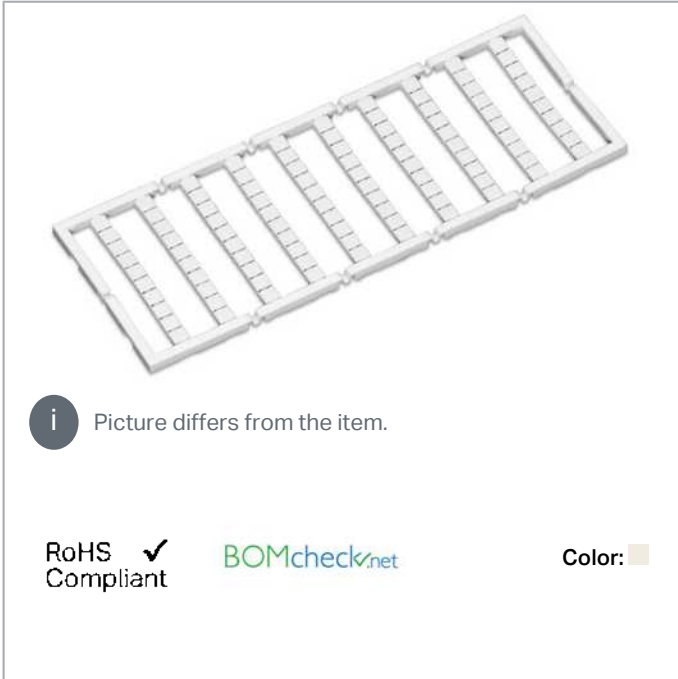

Data sheet | Item number: 248-559

Mini-WSB marking card; as card; MARKED; 410, 420 ... 500 (10 each); not stretchable; Horizontal marking; snap-on type; white

www.wago.com/248-559

Data

Technical Data

Suitable	for decade marking, with red printing
Marking	410, 420 ... 500
Marking (number)	10
Marking direction	Horizontal marking
Marking color	red
Marking type	Numbers
Representation of the imprint	same numbers per strip
Pre-assembly	10 strips with 10 markers per card

Physical data

Marker/Strip width	5 mm
Marker width	5 mm

Subject to changes. Please also observe the further product documentation!

WAGO Corporation
Germantown, WI 53022
Phone: 1-800-DIN-RAIL (346-7245) | Fax: (262) 255-6222
Email: info.us@wago.com | Web: www.wago.us

Do you have any questions about our products?
We are always happy to take your call at {0}.

Material Data

Color	white
Weight	6.2 g
Fire load	0.201 MJ

Commercial data

Product Group	2 (Terminal Block Accessories)
Packaging type	BOX
Country of origin	DE
GTIN	4017332133203
Customs tariff number	4911990000