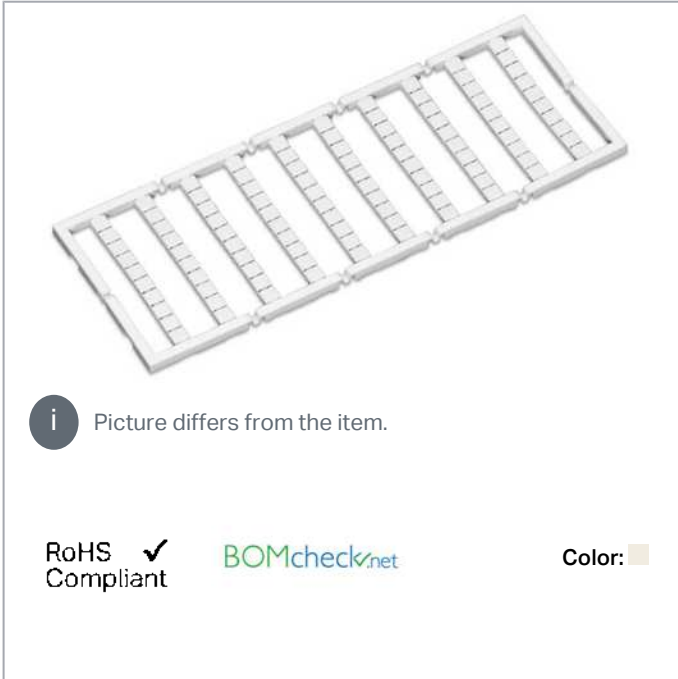

Data sheet | Item number: 248-562

Mini-WSB marking card; as card; MARKED; 710, 720 ... 800 (10 each); not stretchable; Horizontal marking; snap-on type; white

www.wago.com/248-562

Data

Technical Data

Suitable	for decade marking, with red printing
Marking	710, 720 ... 800
Marking (number)	10
Marking direction	Horizontal marking
Marking color	red
Marking type	Numbers
Representation of the imprint	same numbers per strip
Pre-assembly	10 strips with 10 markers per card

Physical data

Marker/Strip width	5 mm
Marker width	5 mm

Subject to changes. Please also observe the further product documentation!

WAGO Corporation
Germantown, WI 53022
Phone: 1-800-DIN-RAIL (346-7245) | Fax: (262) 255-6222
Email: info.us@wago.com | Web: www.wago.us

Do you have any questions about our products?
We are always happy to take your call at {0}.

Material Data

Color	white
Weight	6.2 g
Fire load	0.201 MJ

Commercial data

Product Group	2 (Terminal Block Accessories)
Packaging type	BOX
Country of origin	DE
GTIN	4017332133234
Customs tariff number	4911990000