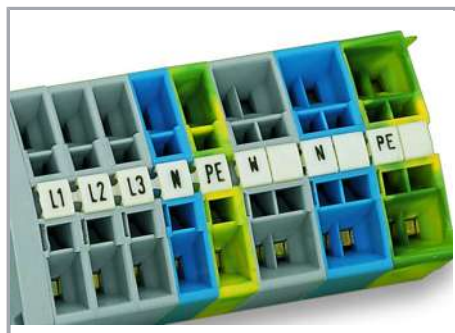

Data sheet | Item number: 248-562

Mini-WSB marking card; as card; MARKED; 710, 720 ... 800 (10 each); not stretchable; Horizontal marking; snap-on type; white

www.wago.com/248-562

Data

Technical Data

Suitable	for decade marking, with red printing
Marking	710, 720 ... 800
Marking (number)	10
Marking direction	Horizontal marking
Marking color	red
Marking type	Numbers
Representation of the imprint	same numbers per strip
Pre-assembly	10 strips with 10 markers per card

Do you have any questions about our products?
We are always happy to take your call at {0}.

Material Data

Color	white
Weight	6.2 g
Fire load	0.201 MJ

Commercial data

Product Group	2 (Terminal Block Accessories)
Packaging type	BOX
Country of origin	DE
GTIN	4017332133234
Customs tariff number	4911990000

Installation Notes

Marking

Marking via Mini-WSB Quick markers.

Product family

Mini-WSB

[Show all products from the family](#)

Subject to changes. Please also observe the further product documentation!