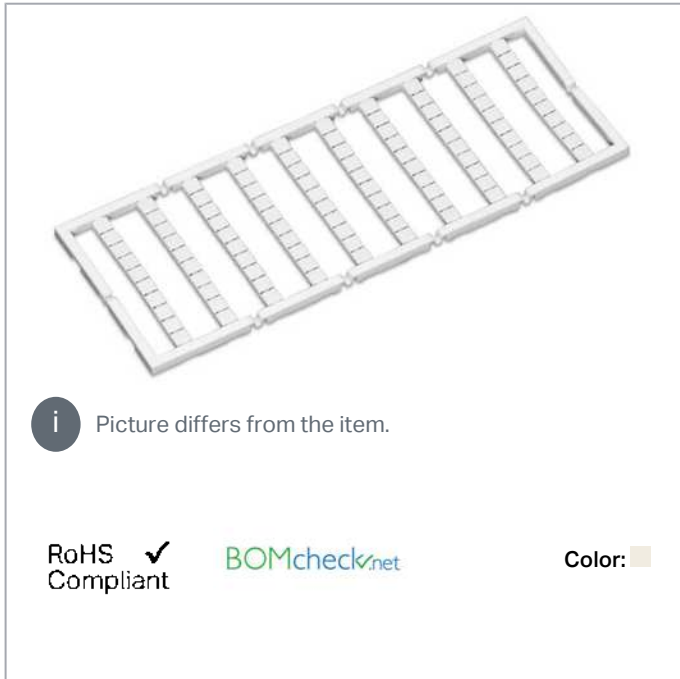

Data sheet | Item number: 248-563

Mini-WSB marking card; as card; MARKED; 810, 820 ... 900 (10 each); not stretchable; Horizontal marking; snap-on type; white

www.wago.com/248-563

Data

Technical Data

Suitable	for decade marking, with red printing
Marking	810, 820 ... 900
Marking (number)	10
Marking direction	Horizontal marking
Marking color	red
Marking type	Numbers
Representation of the imprint	same numbers per strip
Pre-assembly	10 strips with 10 markers per card

Physical data

Marker/Strip width	5 mm
Marker width	5 mm

Subject to changes. Please also observe the further product documentation!

WAGO Corporation
Germantown, WI 53022
Phone: 1-800-DIN-RAIL (346-7245) | Fax: (262) 255-6222
Email: info.us@wago.com | Web: www.wago.us

Do you have any questions about our products?
We are always happy to take your call at {0}.

Material Data

Color	white
Weight	6.2 g
Fire load	0.201 MJ

Commercial data

Product Group	2 (Terminal Block Accessories)
Packaging type	BOX
Country of origin	DE
GTIN	4017332133241
Customs tariff number	4911990000