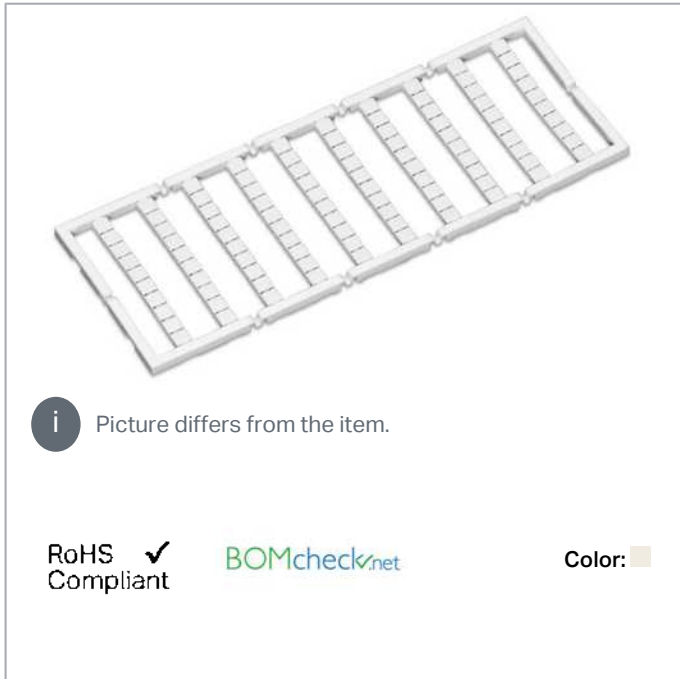

Data sheet | Item number: 248-565

Mini-WSB marking card; as card; MARKED; 1 ... 9 (10x); not stretchable;
Horizontal marking; snap-on type; white

www.wago.com/248-565

Data

Technical Data

Marking	1 ... 9
Marking (number)	10
Marking direction	Horizontal marking
Marking color	black
Marking type	Numbers
Representation of the imprint	consecutive numbers per strip
Pre-assembly	10 strips with 10 markers per card

Physical data

Marker/Strip width	5 mm
Marker width	5 mm

Subject to changes. Please also observe the further product documentation!

WAGO Corporation
Germantown, WI 53022
Phone: 1-800-DIN-RAIL (346-7245) | Fax: (262) 255-6222
Email: info.us@wago.com | Web: www.wago.us

Do you have any questions about our products?
We are always happy to take your call at {0}.

Material Data

Color	white
Weight	6.2 g
Fire load	0.201 MJ

Commercial data

Product Group	2 (Terminal Block Accessories)
Packaging type	BOX
Country of origin	DE
GTIN	4017332133265
Customs tariff number	4911990000